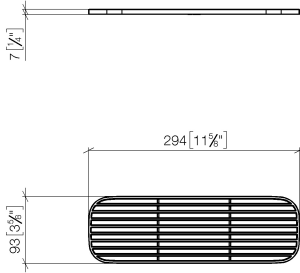

Grid element - Taupe

82 482 970

- high-quality plastic grid elements
- plastic grid elements

NOTE: Grid elements must be ordered separately.

	Taupe	82 482 970-53
	Matte Black	82 482 970-33
	Creamy White	82 482 970-51
	Light Grey	82 482 970-52

Grid element - Taupe

82 482 970

mm [inches]

Grid element - Taupe

82 482 970

Grid element - Taupe

82 482 970

Spare parts list