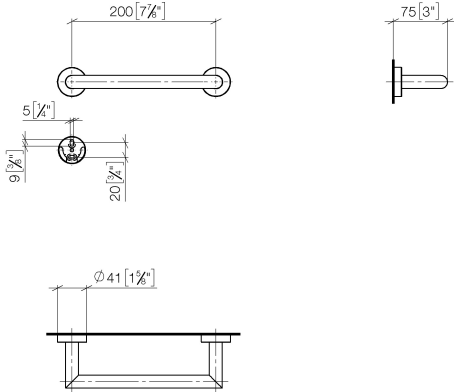

83 020 979 Product version from 7/1/2023

- gauge 200 mm
- width 240mm
- height 40 mm
- rosette Ø 40 mm
- 75mm projection

Fits: LISSÉ, META

| | | |
|---|-------------------------------|---------------|
|  | Brushed Platinum | 83 020 979-06 |
|  | Chrome | 83 020 979-00 |
|  | Dark Chrome | 83 020 979-19 |
|  | Light Gold | 83 020 979-26 |
|  | Brushed Light Gold | 83 020 979-27 |
|  | Matte Black | 83 020 979-33 |
|  | Brushed Bronze | 83 020 979-42 |
|  | Brushed Champagne (22kt Gold) | 83 020 979-46 |
|  | Champagne (22kt Gold) | 83 020 979-47 |
|  | Brushed Chrome | 83 020 979-93 |
|  | Brushed Dark Platinum | 83 020 979-99 |

83 020 979 Product version from 7/1/2023

mm [inches]

83 020 979 Product version from 7/1/2023

Parts for other finishes can be found here: [Chrome](#)

Spare parts list

| No. | Item Number | Name | Quantity used | Delivery time |
|-----|--------------------|------------|---------------|---------------|
| 1 | 05 28 22 545 00-06 | holder | 1 | 10 |
| 2 | 08 27 97 502-06 | rosette | 2 | 10 |
| 3 | 08 30 11 517 90 | ring | 2 | 2 |
| 4 | 08 17 97 560 90 | holder | 2 | 2 |
| 5 | 05 30 31 025 00 90 | fixing set | 2 | 2 |
| 6 | 08 17 97 501 07 | holder | 2 | 2 |