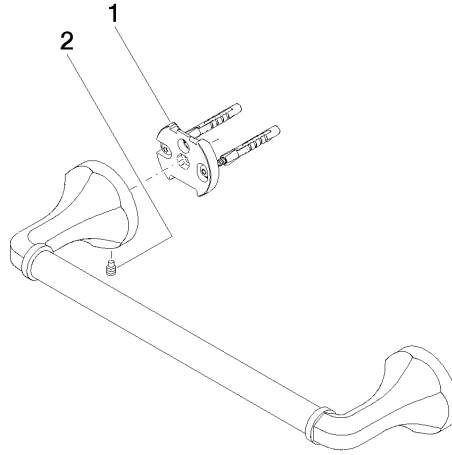

83 030 361 Product version from 7/3/2016

- gauge 300 mm
- width 360mm
- height 60 mm
- rosette Ø 60 mm
- 90mm projection

	Platinum	83 030 361-08
	Chrome	83 030 361-00
	Brushed Platinum	83 030 361-06
	Durabrace (23kt Gold)	83 030 361-09
	Brushed Durabrace (23kt Gold)	83 030 361-28
	Brushed Dark Platinum	83 030 361-99

Recommended miscellaneous

- MADISON Mounting for towel bar/tumbler mounting on two sides -** 12 358 970 90
- for towel bar mounting plus towel bar mounting on back.

83 030 361 Product version from 7/3/2016

mm [inches]

Spare parts list

No.	Item Number	Name	Quantity used	Delivery time
1	05 17 97 507 00 90	fixing set	2	2
2	04 31 11 140 00 90	pin	2	2