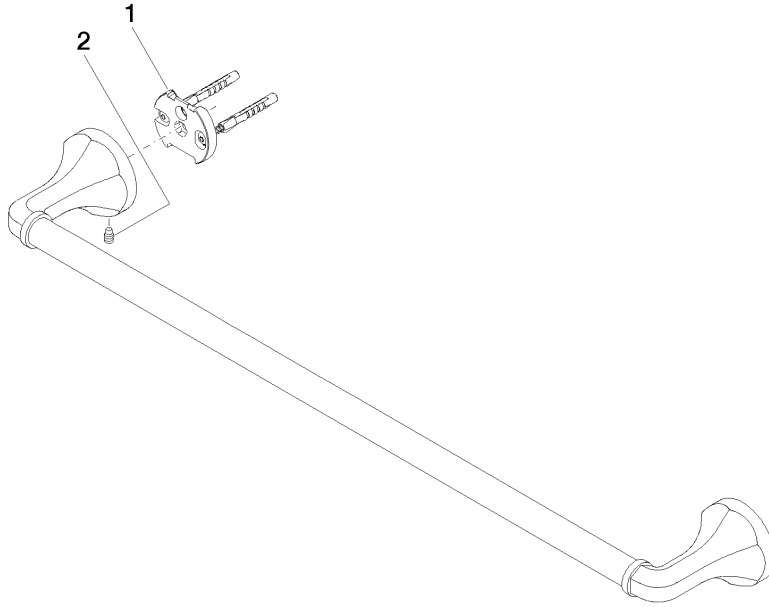

83 060 361

- gauge 600 mm
- width 660mm
- height 60 mm
- rosette Ø 60 mm
- 90mm projection

	Chrome	83 060 361-00
	Brushed Platinum	83 060 361-06
	Platinum	83 060 361-08
	Durabress (23kt Gold)	83 060 361-09
	Brushed Durabress (23kt Gold)	83 060 361-28
	Brushed Dark Platinum	83 060 361-99

Recommended miscellaneous

MADISON Mounting for towel bar/tumbler mounting on two sides - 12 358 970 90
 ●for towel bar mounting plus towel bar mounting on back.

MADISON Towel bar - Chrome

MADISON

83 060 361

mm [inches]

Product version from 7/3/2016

MADISON Towel bar - Chrome

MADISON

83 060 361

Spare parts list

Product version from 7/3/2016

No.	Item Number	Name	Quantity used	Delivery time
	05 17 97 507 00 90	fixing set	4	2