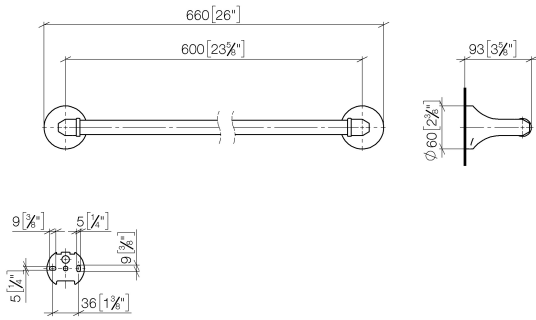

83 060 361

- gauge 600 mm
- width 660mm
- height 60 mm
- rosette Ø 60 mm
- 90mm projection

	Chrome	83 060 361-00
	Brushed Platinum	83 060 361-06
	Platinum	83 060 361-08
	Durabress (23kt Gold)	83 060 361-09
	Brushed Durabress (23kt Gold)	83 060 361-28
	Brushed Dark Platinum	83 060 361-99

Recommended miscellaneous

MADISON Mounting for towel bar/tumbler mounting on two sides - 12 358 970 90
 ●for towel bar mounting plus towel bar mounting on back.

MADISON Towel bar - Chrome

MADISON

83 060 361

mm [inches]

Product version from 7/3/2016

MADISON Towel bar - Chrome

MADISON

83 060 361

Spare parts list

Product version from 7/3/2016

No.	Item Number	Name	Quantity used	Delivery time
	05 17 97 507 00 90	fixing set	4	2