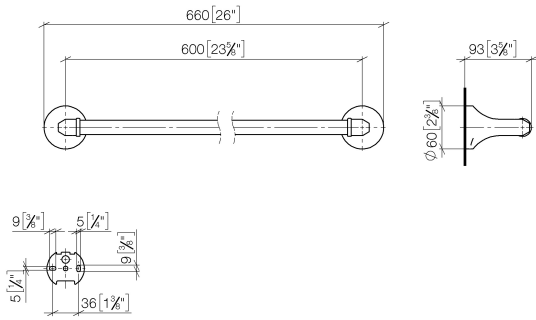

MADISON Towel bar - Brushed Platinum

MADISON

83 060 361

- gauge 600 mm
- width 660mm
- height 60 mm
- rosette Ø 60 mm
- 90mm projection

	Brushed Platinum	83 060 361-06
	Chrome	83 060 361-00
	Platinum	83 060 361-08
	Durabress (23kt Gold)	83 060 361-09
	Brushed Durabress (23kt Gold)	83 060 361-28
	Brushed Dark Platinum	83 060 361-99

Recommended miscellaneous

MADISON Mounting for towel bar/tumbler mounting on two sides - 12 358 970 90
 ●for towel bar mounting plus towel bar mounting on back.

83 060 361

mm [inches]

83 060 361

Product version from 7/3/2016

MADISON Towel bar - Brushed Platinum

MADISON

83 060 361

Spare parts list

Product version from 7/3/2016

No.	Item Number	Name	Quantity used	Delivery time
	05 17 97 507 00 90	fixing set	4	2