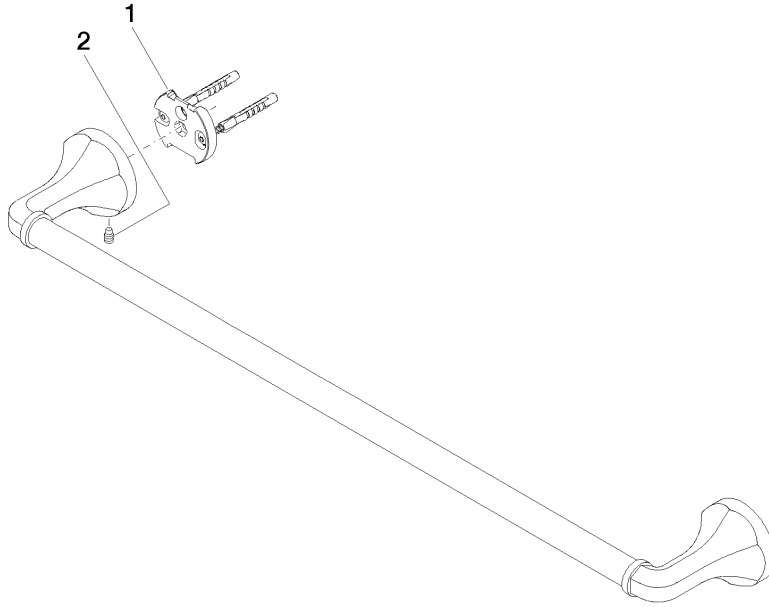

MADISON Towel bar - Brushed Platinum

MADISON

83 060 361

- gauge 600 mm
- width 660mm
- height 60 mm
- rosette Ø 60 mm
- 90mm projection

	Brushed Platinum	83 060 361-06
	Chrome	83 060 361-00
	Platinum	83 060 361-08
	Durabress (23kt Gold)	83 060 361-09
	Brushed Durabress (23kt Gold)	83 060 361-28
	Brushed Dark Platinum	83 060 361-99

Recommended miscellaneous

MADISON Mounting for towel bar/tumbler mounting on two sides - 12 358 970 90
 ●for towel bar mounting plus towel bar mounting on back.

83 060 361

mm [inches]

83 060 361

Product version from 7/3/2016

MADISON Towel bar - Brushed Platinum

MADISON

83 060 361

Spare parts list

Product version from 7/3/2016

No.	Item Number	Name	Quantity used	Delivery time
	05 17 97 507 00 90	fixing set	4	2