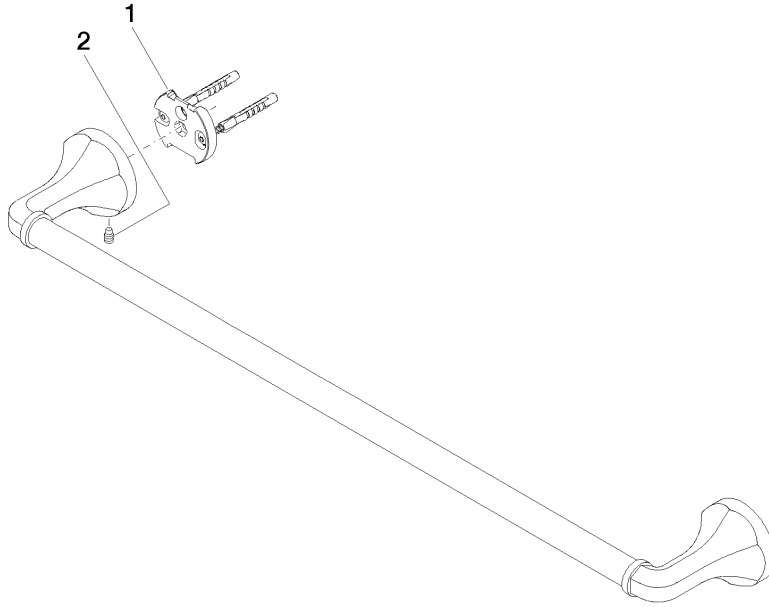

83 060 361

- gauge 600 mm
- width 660mm
- height 60 mm
- rosette Ø 60 mm
- 90mm projection

	Platinum	83 060 361-08
	Chrome	83 060 361-00
	Brushed Platinum	83 060 361-06
	Durabress (23kt Gold)	83 060 361-09
	Brushed Durabress (23kt Gold)	83 060 361-28
	Brushed Dark Platinum	83 060 361-99

**Recommended miscellaneous**

**MADISON Mounting for towel bar/tumbler mounting on two sides -** 12 358 970 90  
 ●for towel bar mounting plus towel bar mounting on back.

83 060 361

mm [inches]

83 060 361

**Product version from 7/3/2016**

MADISON Towel bar - Platinum

MADISON

83 060 361

**Spare parts list**

**Product version from 7/3/2016**

No.	Item Number	Name	Quantity used	Delivery time
	05 17 97 507 00 90	fixing set	4	2