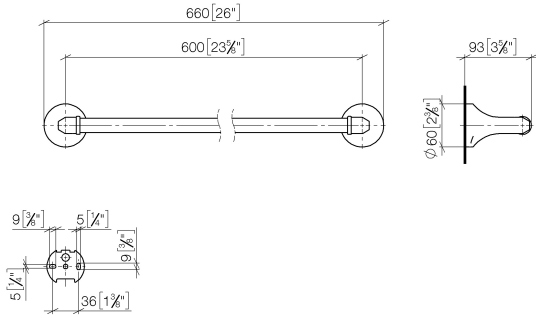

83 060 361

- gauge 600 mm
- width 660mm
- height 60 mm
- rosette Ø 60 mm
- 90mm projection

	Platinum	83 060 361-08
	Chrome	83 060 361-00
	Brushed Platinum	83 060 361-06
	Durabress (23kt Gold)	83 060 361-09
	Brushed Durabress (23kt Gold)	83 060 361-28
	Brushed Dark Platinum	83 060 361-99

**Recommended miscellaneous**

**MADISON Mounting for towel bar/tumbler mounting on two sides -** 12 358 970 90  
 ●for towel bar mounting plus towel bar mounting on back.

83 060 361

mm [inches]

83 060 361

**Product version from 7/3/2016**

MADISON Towel bar - Platinum

MADISON

83 060 361

**Spare parts list**

**Product version from 7/3/2016**

No.	Item Number	Name	Quantity used	Delivery time
	05 17 97 507 00 90	fixing set	4	2