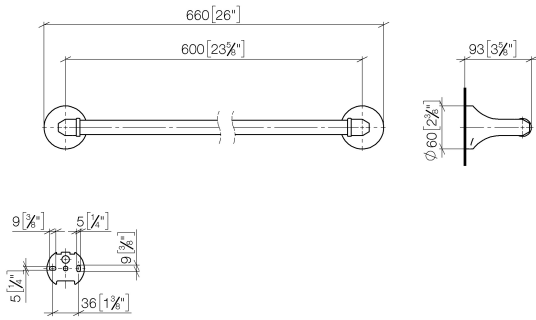

**MADISON Towel bar - Durabronss (23kt Gold)**

MADISON

83 060 361

- gauge 600 mm
- width 660mm
- height 60 mm
- rosette Ø 60 mm
- 90mm projection

	Durabronss (23kt Gold)	83 060 361-09
	Chrome	83 060 361-00
	Brushed Platinum	83 060 361-06
	Platinum	83 060 361-08
	Brushed Durabronss (23kt Gold)	83 060 361-28
	Brushed Dark Platinum	83 060 361-99

**Recommended miscellaneous**

**MADISON Mounting for towel bar/tumbler mounting on two sides -** 12 358 970 90  
 •for towel bar mounting plus towel bar mounting on back.

83 060 361

mm [inches]

83 060 361

**Product version from 7/3/2016**

MADISON Towel bar - Durabronss (23kt Gold)

MADISON

83 060 361

**Spare parts list**

**Product version from 7/3/2016**

No.	Item Number	Name	Quantity used	Delivery time
	05 17 97 507 00 90	fixing set	4	2