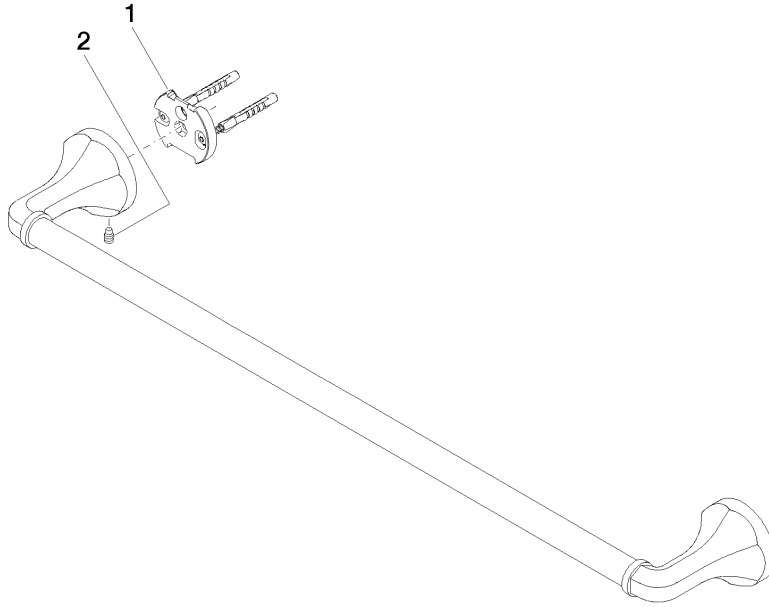

**MADISON Towel bar - Durabronss (23kt Gold)**

MADISON

83 060 361

- gauge 600 mm
- width 660mm
- height 60 mm
- rosette Ø 60 mm
- 90mm projection

	Durabronss (23kt Gold)	83 060 361-09
	Chrome	83 060 361-00
	Brushed Platinum	83 060 361-06
	Platinum	83 060 361-08
	Brushed Durabronss (23kt Gold)	83 060 361-28
	Brushed Dark Platinum	83 060 361-99

**Recommended miscellaneous**

**MADISON Mounting for towel bar/tumbler mounting on two sides -** 12 358 970 90  
 •for towel bar mounting plus towel bar mounting on back.

83 060 361

mm [inches]

83 060 361

**Product version from 7/3/2016**

MADISON Towel bar - Durabronss (23kt Gold)

MADISON

83 060 361

**Spare parts list**

**Product version from 7/3/2016**

No.	Item Number	Name	Quantity used	Delivery time
	05 17 97 507 00 90	fixing set	4	2