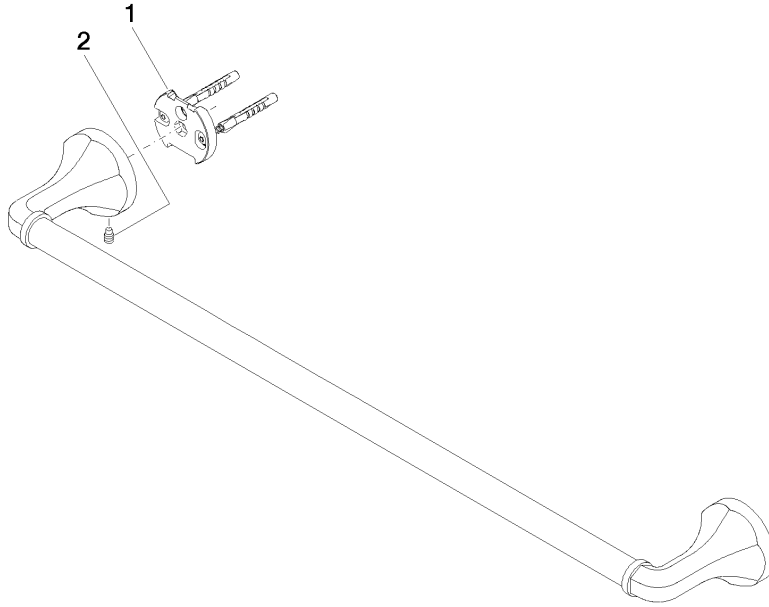

83 060 361

- gauge 600 mm
- width 660mm
- height 60 mm
- rosette Ø 60 mm
- 90mm projection

	Brushed Durabronz (23kt Gold)	83 060 361-28
	Chrome	83 060 361-00
	Brushed Platinum	83 060 361-06
	Platinum	83 060 361-08
	Durabronz (23kt Gold)	83 060 361-09
	Brushed Dark Platinum	83 060 361-99

Recommended miscellaneous

MADISON Mounting for towel bar/tumbler mounting on two sides - 12 358 970 90
 • for towel bar mounting plus towel bar mounting on back.

83 060 361

mm [inches]

83 060 361

Product version from 7/3/2016

MADISON Towel bar - Brushed Durabronz (23kt Gold)

MADISON

83 060 361

Spare parts list

Product version from 7/3/2016

No.	Item Number	Name	Quantity used	Delivery time
	05 17 97 507 00 90	fixing set	4	2