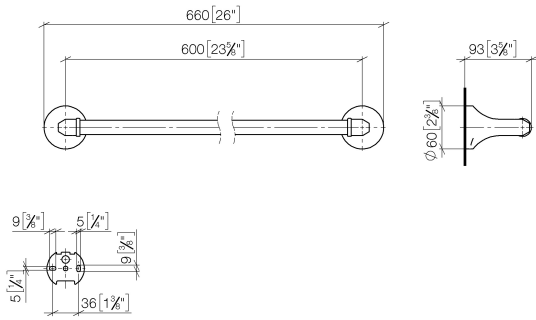

83 060 361

- gauge 600 mm
- width 660mm
- height 60 mm
- rosette Ø 60 mm
- 90mm projection

	Brushed Durabronz (23kt Gold)	83 060 361-28
	Chrome	83 060 361-00
	Brushed Platinum	83 060 361-06
	Platinum	83 060 361-08
	Durabronz (23kt Gold)	83 060 361-09
	Brushed Dark Platinum	83 060 361-99

Recommended miscellaneous

MADISON Mounting for towel bar/tumbler mounting on two sides - 12 358 970 90
 • for towel bar mounting plus towel bar mounting on back.

83 060 361

mm [inches]

83 060 361

Product version from 7/3/2016

MADISON Towel bar - Brushed Durabronz (23kt Gold)

MADISON

83 060 361

Spare parts list

Product version from 7/3/2016

No.	Item Number	Name	Quantity used	Delivery time
	05 17 97 507 00 90	fixing set	4	2