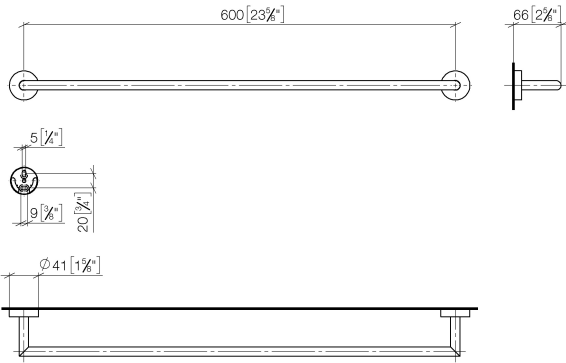

EDITION PRO Towel bar - Brushed Chrome

83 060 626

- gauge 600 mm
- width 641mm
- height 41 mm
- rosette Ø 41 mm
- 66mm projection

	Brushed Chrome	83 060 626-93
	Chrome	83 060 626-00
	Matte Black	83 060 626-33

EDITION PRO Towel bar - Brushed Chrome

83 060 626

mm [inches]

EDITION PRO Towel bar - Brushed Chrome

83 060 626

Parts for other finishes can be found here: [Chrome](#)

EDITION PRO Towel bar - Brushed Chrome

83 060 626

Spare parts list

No.	Item Number	Name	Quantity used	Delivery time
	05 28 22 622 00-93	holder	10	20