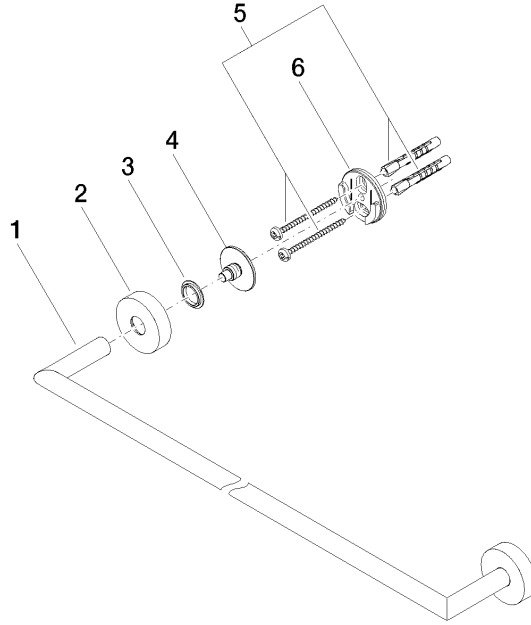

EDITION PRO Towel bar - Brushed Chrome

83 060 626

- gauge 600 mm
- width 641mm
- height 41 mm
- rosette Ø 41 mm
- 66mm projection

	Brushed Chrome	83 060 626-93
	Chrome	83 060 626-00
	Matte Black	83 060 626-33

EDITION PRO Towel bar - Brushed Chrome

83 060 626

mm [inches]

EDITION PRO Towel bar - Brushed Chrome

83 060 626

Parts for other finishes can be found here: [Chrome](#)

EDITION PRO Towel bar - Brushed Chrome

83 060 626

Spare parts list

No.	Item Number	Name	Quantity used	Delivery time
	05 28 22 622 00-93	holder	10	20