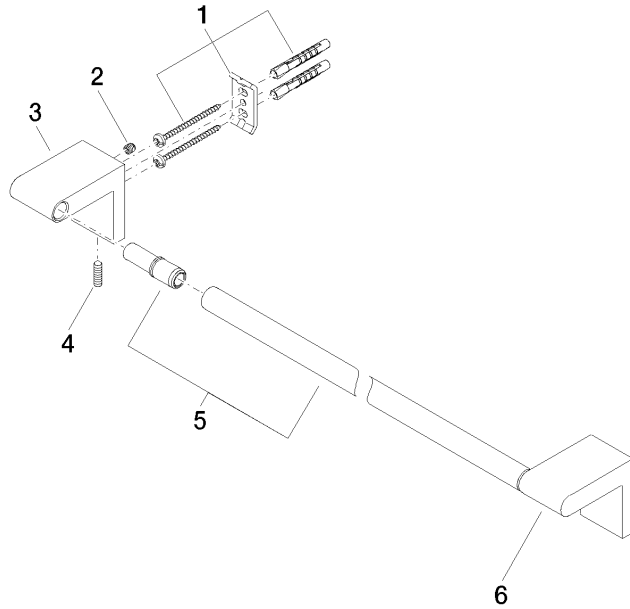

83 060 670

- gauge 600 mm
- width 645mm
- height 60 mm
- 73mm projection

Fits ELIO, ENO, LOT, MEM and TARA ULTRA

	Chrome	83 060 670-00
	Brushed Platinum	83 060 670-06
	Dark Chrome	83 060 670-19
	Matte Black	83 060 670-33
	Brushed Chrome	83 060 670-93

83 060 670

mm [inches]

83 060 670

**Product version from 4/1/2024**

Parts for other  
finishes can be found  
here: Brushed  
Platinum

IMO Towel bar - Chrome

IMO

83 060 670

**Spare parts list**

**Product version from 4/1/2024**

No.	Item Number	Name	Quantity used	Delivery time
	05 17 20 736 00 90	fixing set	9	2