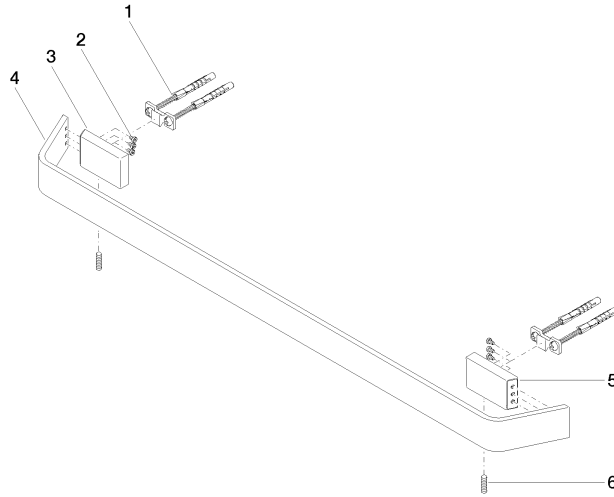

CL.1 Towel bar - Brushed Platinum

CL.1

83 060 705

- gauge 599 mm
- width 673mm
- height 35 mm
- 70mm projection

	Brushed Platinum	83 060 705-06
	Chrome	83 060 705-00
	Dark Chrome	83 060 705-19
	Brushed Champagne (22kt Gold)	83 060 705-46
	Champagne (22kt Gold)	83 060 705-47
	Brushed Dark Platinum	83 060 705-99

83 060 705

mm [inches]

83 060 705

Product version from 3/9/2015

Parts for other finishes can be found here: [Chrome](#)

CL.1 Towel bar - Brushed Platinum

CL.1

83 060 705

Spare parts list

Product version from 3/9/2015

No.	Item Number	Name	Quantity used	Delivery time
	05 17 20 758 00 90	fixing set	13	2