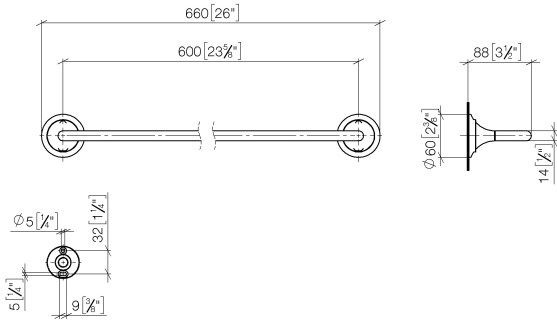

83 060 809

- gauge 600 mm
- width 660mm
- height 60 mm
- rosette Ø 60 mm
- 88mm projection

	Brushed Bronze	83 060 809-42
	Chrome	83 060 809-00
	Brushed Platinum	83 060 809-06
	Platinum	83 060 809-08
	Dark Chrome	83 060 809-19
	Brushed Durabronze (23kt Gold)	83 060 809-28
	Brushed Champagne (22kt Gold)	83 060 809-46
	Champagne (22kt Gold)	83 060 809-47
	Brushed Dark Platinum	83 060 809-99

83 060 809

mm [inches]

83 060 809

Product version from 8/29/2019

Parts for other
finishes can be found
here: [Chrome](#)

VAIA Towel bar - Brushed Bronze

VAIA

83 060 809