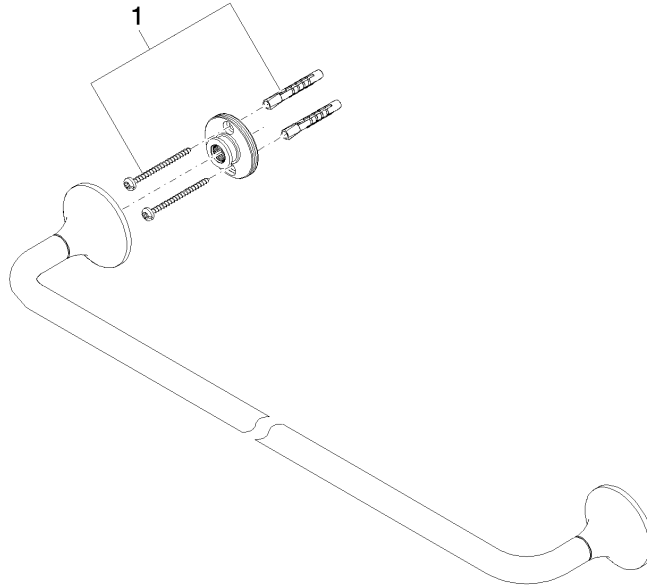

83 060 809

- gauge 600 mm
- width 660mm
- height 60 mm
- rosette Ø 60 mm
- 88mm projection

	Brushed Bronze	83 060 809-42
	Chrome	83 060 809-00
	Brushed Platinum	83 060 809-06
	Platinum	83 060 809-08
	Dark Chrome	83 060 809-19
	Brushed Durabronze (23kt Gold)	83 060 809-28
	Brushed Champagne (22kt Gold)	83 060 809-46
	Champagne (22kt Gold)	83 060 809-47
	Brushed Dark Platinum	83 060 809-99

83 060 809

mm [inches]

83 060 809

Product version from 8/29/2019

Parts for other
finishes can be found
here: [Chrome](#)

VAIA Towel bar - Brushed Bronze

VAIA

83 060 809