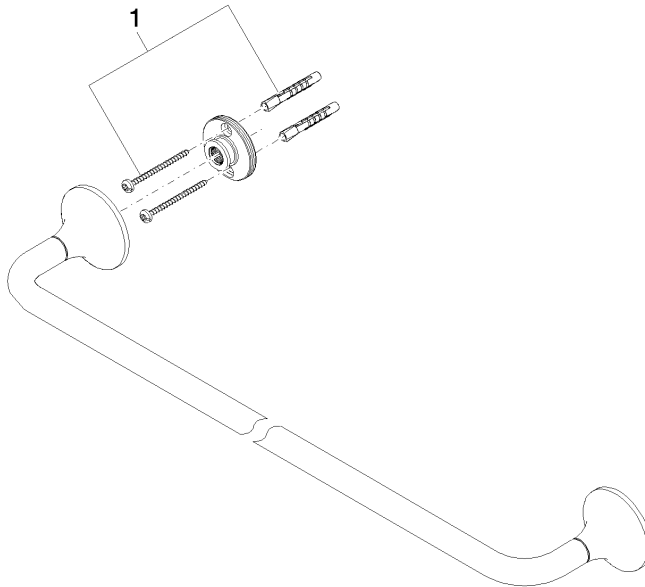

VAIA Towel bar - Brushed Dark Platinum

VAIA

83 060 809

Product version from 3/13/2017 to 8/29/2019

Product version from 8/29/2019

Parts for other finishes can be found here: [Chrome](#)