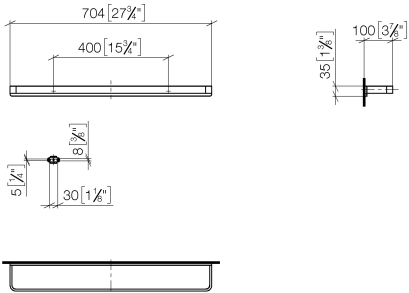

LULU Towel bar - Brushed Platinum

83 070 710

- gauge 400 mm
- width 704mm
- height 35 mm
- 100mm projection

LULU Towel bar - Brushed Platinum

83 070 710

mm [inches]
M 1:10

LULU Towel bar - Brushed Platinum

83 070 710

Spare parts list

No.	Item Number	Name	Quantity used	Delivery time
1	05 17 20 717 00 90	fixing set	2	2
2	90 30 30 059 00 90	screw	2	2
3	08 17 71 501-06	holder	1	60
4	90 31 11 112 00 90	pin	2	2
5	08 17 71 551-06	holder	1	60