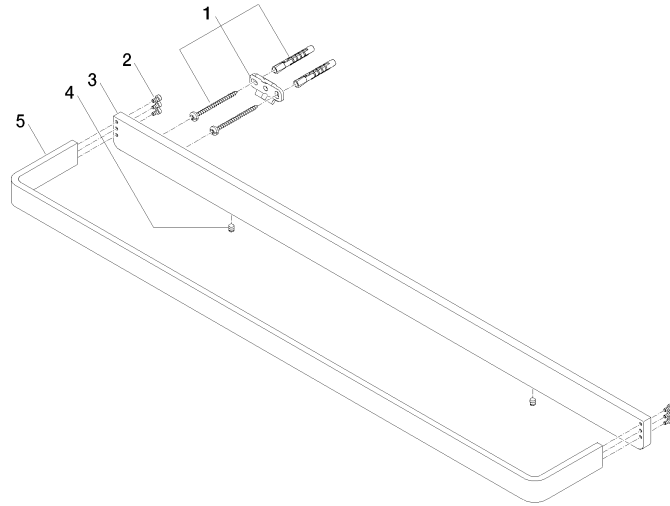

LULU Towel bar - Brushed Platinum

83 070 710

- gauge 400 mm
- width 704mm
- height 35 mm
- 100mm projection

LULU Towel bar - Brushed Platinum

83 070 710

mm [inches]
M 1:10

LULU Towel bar - Brushed Platinum

83 070 710

Spare parts list

No.	Item Number	Name	Quantity used	Delivery time
1	05 17 20 717 00 90	fixing set	2	2
2	90 30 30 059 00 90	screw	2	2
3	08 17 71 501-06	holder	1	60
4	90 31 11 112 00 90	pin	2	2
5	08 17 71 551-06	holder	1	60