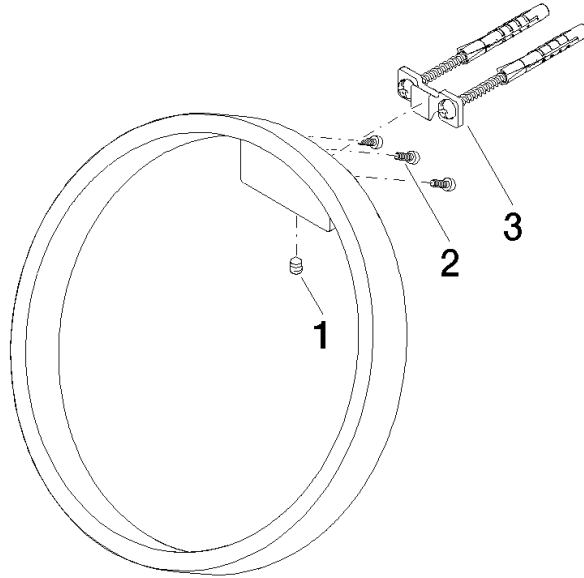

CYO Towel ring round - Brushed Platinum

83 200 811 Product version from 4/1/2023

- width 200mm
- 118mm projection

	Brushed Platinum	83 200 811-06
	Chrome	83 200 811-00
	Dark Chrome	83 200 811-19
	Brushed Durabronze (23kt Gold)	83 200 811-28
	Brushed Dark Platinum	83 200 811-99

CYO Towel ring round - Brushed Platinum

83 200 811 Product version from 4/1/2023

mm [inches]

CYO Towel ring round - Brushed Platinum

83 200 811 Product version from 4/1/2023

Parts for other finishes can be found here: [Chrome](#)

Spare parts list

No.	Item Number	Name	Quantity used	Delivery time
1	90 31 11 004 00 90	pin	1	2
2	09 30 30 167 90	screw	3	2
3	05 17 20 758 00 90	fixing set	1	2