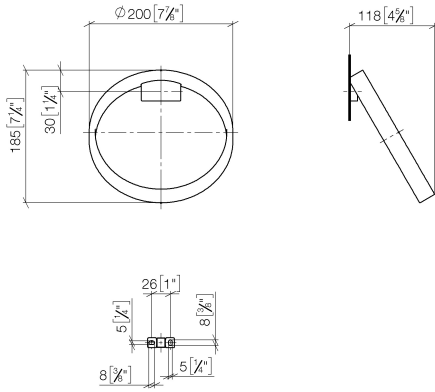

CYO Towel ring round - Brushed Platinum

83 200 811 Product version from 4/1/2023

- width 200mm
- 118mm projection

	Brushed Platinum	83 200 811-06
	Chrome	83 200 811-00
	Dark Chrome	83 200 811-19
	Brushed Durabronze (23kt Gold)	83 200 811-28
	Brushed Dark Platinum	83 200 811-99

CYO Towel ring round - Brushed Platinum

83 200 811 Product version from 4/1/2023

mm [inches]

CYO Towel ring round - Brushed Platinum

83 200 811 Product version from 4/1/2023

Parts for other finishes can be found here: [Chrome](#)

Spare parts list

No.	Item Number	Name	Quantity used	Delivery time
1	90 31 11 004 00 90	pin	1	2
2	09 30 30 167 90	screw	3	2
3	05 17 20 758 00 90	fixing set	1	2