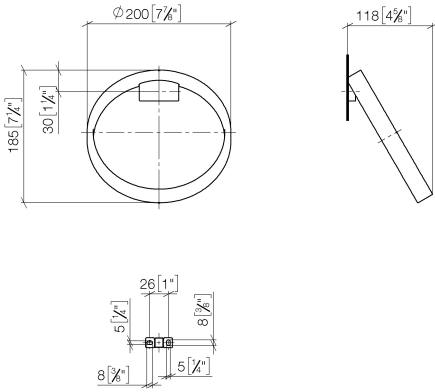

83 200 811

- width 200mm
- 118mm projection

	Brushed Durabronz (23kt Gold)	83 200 811-28
	Chrome	83 200 811-00
	Brushed Platinum	83 200 811-06
	Dark Chrome	83 200 811-19
	Brushed Dark Platinum	83 200 811-99

83 200 811

mm [inches]

83 200 811

Parts for other finishes can be found here: [Chrome](#)

### Spare parts list

No.	Item Number	Name	Quantity used	Delivery time
1	90 31 11 004 00 90	pin	1	2
2	09 30 30 167 90	screw	3	2
3	05 17 20 758 00 90	fixing set	1	2