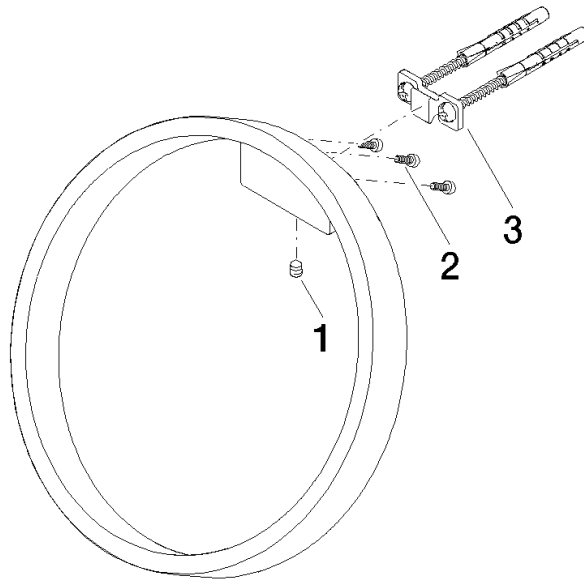

83 200 811

- width 200mm
- 118mm projection

	Brushed Durabronz (23kt Gold)	83 200 811-28
	Chrome	83 200 811-00
	Brushed Platinum	83 200 811-06
	Dark Chrome	83 200 811-19
	Brushed Dark Platinum	83 200 811-99

83 200 811

mm [inches]

83 200 811

Parts for other finishes can be found here: [Chrome](#)

### Spare parts list

No.	Item Number	Name	Quantity used	Delivery time
1	90 31 11 004 00 90	pin	1	2
2	09 30 30 167 90	screw	3	2
3	05 17 20 758 00 90	fixing set	1	2