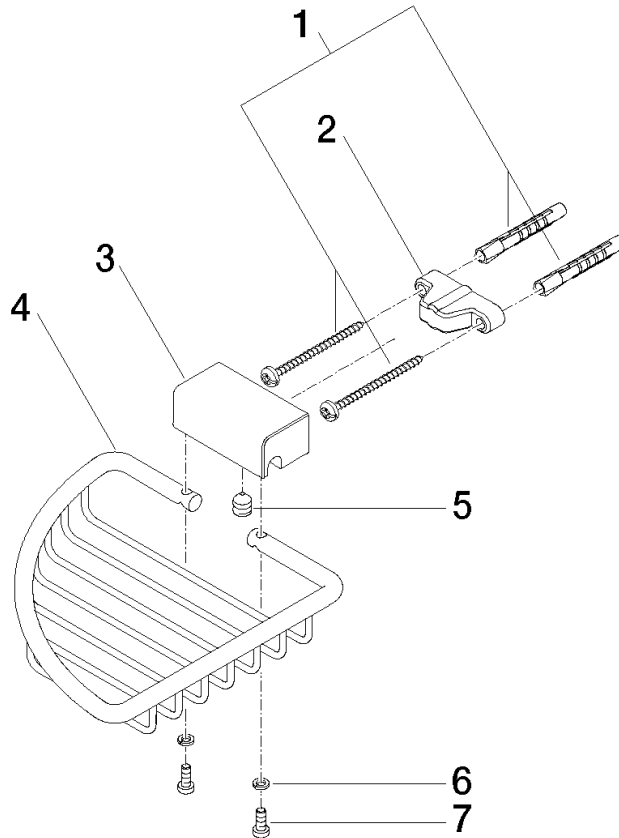

Corner soap basket - Brushed Platinum

IMO

83 281 530

- width 150mm
- height 40 mm
- 165mm projection

Fits: IMO, LULU, MADISON, MEM, TARA,
CL.1, LISSÉ, VAIA, META, CYO

	Brushed Platinum	83 281 530-06
	Chrome	83 281 530-00
	Platinum	83 281 530-08
	Durabress (23kt Gold)	83 281 530-09
	Dark Chrome	83 281 530-19
	Light Gold	83 281 530-26
	Brushed Light Gold	83 281 530-27
	Brushed Durabress (23kt Gold)	83 281 530-28
	Matte Black	83 281 530-33
	Brushed Bronze	83 281 530-42
	Brushed Champagne (22kt Gold)	83 281 530-46
	Champagne (22kt Gold)	83 281 530-47
	Brushed Chrome	83 281 530-93
	Brushed Dark Platinum	83 281 530-99

83 281 530

mm [inches]

83 281 530

Product version from 10/1/2023

Parts for other
finishes can be found
here: [Chrome](#)

Corner soap basket - Brushed Platinum

IMO

83 281 530

Spare parts list

Product version from 10/1/2023

No.	Item Number	Name	Quantity used	Delivery time
	05 30 31 025 00 90	fixing set	9	2