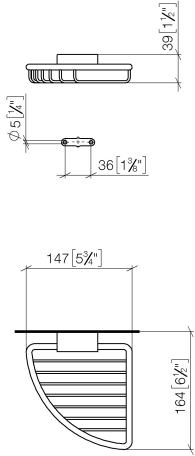

Corner soap basket - Brushed Platinum

IMO

83 281 530

- width 150mm
- height 40 mm
- 165mm projection

Fits: IMO, LULU, MADISON, MEM, TARA,
CL.1, LISSÉ, VAIA, META, CYO

	Brushed Platinum	83 281 530-06
	Chrome	83 281 530-00
	Platinum	83 281 530-08
	Durabress (23kt Gold)	83 281 530-09
	Dark Chrome	83 281 530-19
	Light Gold	83 281 530-26
	Brushed Light Gold	83 281 530-27
	Brushed Durabress (23kt Gold)	83 281 530-28
	Matte Black	83 281 530-33
	Brushed Bronze	83 281 530-42
	Brushed Champagne (22kt Gold)	83 281 530-46
	Champagne (22kt Gold)	83 281 530-47
	Brushed Chrome	83 281 530-93
	Brushed Dark Platinum	83 281 530-99

83 281 530

mm [inches]

83 281 530

Product version from 10/1/2023

Parts for other
finishes can be found
here: [Chrome](#)

Corner soap basket - Brushed Platinum

IMO

83 281 530

Spare parts list

Product version from 10/1/2023

No.	Item Number	Name	Quantity used	Delivery time
	05 30 31 025 00 90	fixing set	9	2