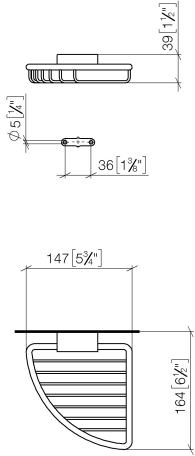

**Corner soap basket - Matte Black**

IMO

83 281 530

- width 150mm
- height 40 mm
- 165mm projection

Fits: IMO, LULU, MADISON, MEM, TARA,  
CL.1, LISSÉ, VAIA, META, CYO

	Matte Black	83 281 530-33
	Chrome	83 281 530-00
	Brushed Platinum	83 281 530-06
	Platinum	83 281 530-08
	Durabress (23kt Gold)	83 281 530-09
	Dark Chrome	83 281 530-19
	Light Gold	83 281 530-26
	Brushed Light Gold	83 281 530-27
	Brushed Durabress (23kt Gold)	83 281 530-28
	Brushed Bronze	83 281 530-42
	Brushed Champagne (22kt Gold)	83 281 530-46
	Champagne (22kt Gold)	83 281 530-47
	Brushed Chrome	83 281 530-93
	Brushed Dark Platinum	83 281 530-99

83 281 530

mm [inches]

83 281 530

**Product version from 10/1/2023**

Parts for other finishes can be found here: [Chrome](#)

#### Product version from 10/1/2023

No.	Item Number	Name	Quantity used	Delivery time
	05 30 31 025 00 90	fixing set	9	2