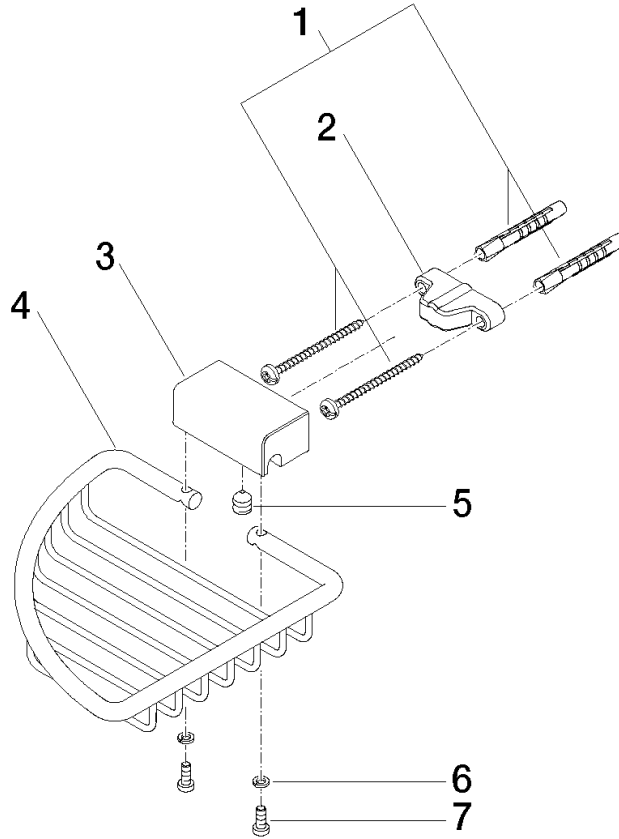

Corner soap basket - Champagne (22kt Gold)

IMO

83 281 530

- width 150mm
- height 40 mm
- 165mm projection

Fits: IMO, LULU, MADISON, MEM, TARA,
CL.1, LISSÉ, VAIA, META, CYO

	Champagne (22kt Gold)	83 281 530-47
	Chrome	83 281 530-00
	Brushed Platinum	83 281 530-06
	Platinum	83 281 530-08
	Durabrand (23kt Gold)	83 281 530-09
	Dark Chrome	83 281 530-19
	Light Gold	83 281 530-26
	Brushed Light Gold	83 281 530-27
	Brushed Durabrand (23kt Gold)	83 281 530-28
	Matte Black	83 281 530-33
	Brushed Bronze	83 281 530-42
	Brushed Champagne (22kt Gold)	83 281 530-46
	Brushed Chrome	83 281 530-93
	Brushed Dark Platinum	83 281 530-99

83 281 530

mm [inches]

83 281 530

Product version from 10/1/2023

Parts for other
finishes can be found
here: [Chrome](#)

Corner soap basket - Champagne (22kt Gold)

IMO

83 281 530

Spare parts list

Product version from 10/1/2023

No.	Item Number	Name	Quantity used	Delivery time
	05 30 31 025 00 90	fixing set	9	2