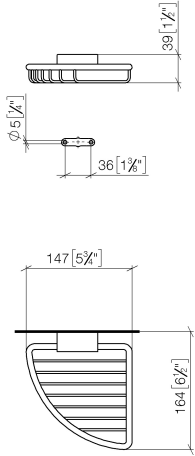

Corner soap basket - Champagne (22kt Gold)

IMO

83 281 530

- width 150mm
- height 40 mm
- 165mm projection

Fits: IMO, LULU, MADISON, MEM, TARA,
CL.1, LISSÉ, VAIA, META, CYO

	Champagne (22kt Gold)	83 281 530-47
	Chrome	83 281 530-00
	Brushed Platinum	83 281 530-06
	Platinum	83 281 530-08
	Durabrand (23kt Gold)	83 281 530-09
	Dark Chrome	83 281 530-19
	Light Gold	83 281 530-26
	Brushed Light Gold	83 281 530-27
	Brushed Durabrand (23kt Gold)	83 281 530-28
	Matte Black	83 281 530-33
	Brushed Bronze	83 281 530-42
	Brushed Champagne (22kt Gold)	83 281 530-46
	Brushed Chrome	83 281 530-93
	Brushed Dark Platinum	83 281 530-99

83 281 530

mm [inches]

83 281 530

Product version from 10/1/2023

Parts for other
finishes can be found
here: [Chrome](#)

Corner soap basket - Champagne (22kt Gold)

IMO

83 281 530

Spare parts list

Product version from 10/1/2023

No.	Item Number	Name	Quantity used	Delivery time
	05 30 31 025 00 90	fixing set	9	2