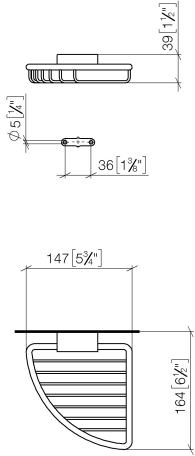

Corner soap basket - Brushed Dark Platinum

IMO

83 281 530

- width 150mm
- height 40 mm
- 165mm projection

Fits: IMO, LULU, MADISON, MEM, TARA,
CL.1, LISSÉ, VAIA, META, CYO

	Brushed Dark Platinum	83 281 530-99
	Chrome	83 281 530-00
	Brushed Platinum	83 281 530-06
	Platinum	83 281 530-08
	Durabross (23kt Gold)	83 281 530-09
	Dark Chrome	83 281 530-19
	Light Gold	83 281 530-26
	Brushed Light Gold	83 281 530-27
	Brushed Durabross (23kt Gold)	83 281 530-28
	Matte Black	83 281 530-33
	Brushed Bronze	83 281 530-42
	Brushed Champagne (22kt Gold)	83 281 530-46
	Champagne (22kt Gold)	83 281 530-47
	Brushed Chrome	83 281 530-93

83 281 530

mm [inches]

83 281 530

Product version from 10/1/2023

Parts for other
finishes can be found
here: [Chrome](#)

Corner soap basket - Brushed Dark Platinum

IMO

83 281 530

Spare parts list

Product version from 10/1/2023

No.	Item Number	Name	Quantity used	Delivery time
	05 30 31 025 00 90	fixing set	9	2