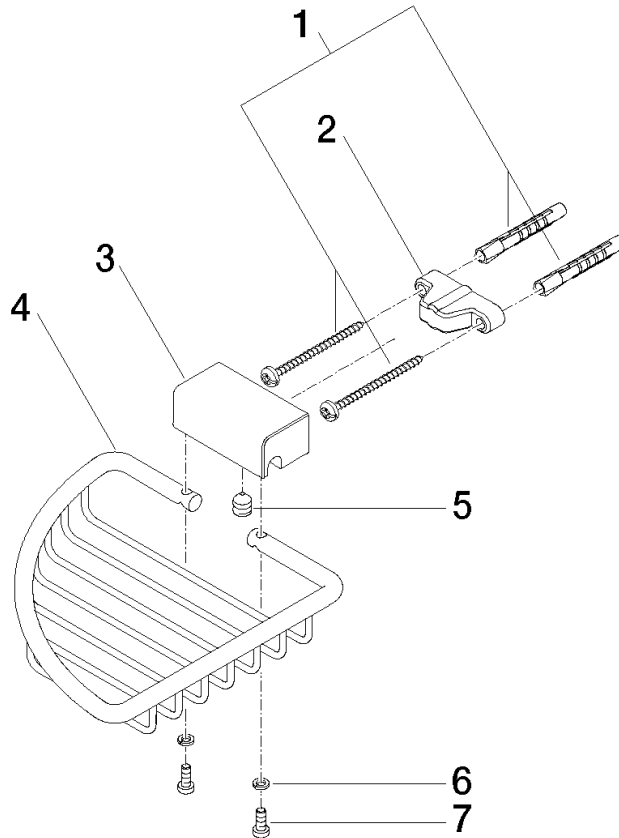

Corner soap basket - Brushed Dark Platinum

IMO

83 281 530

- width 150mm
- height 40 mm
- 165mm projection

Fits: IMO, LULU, MADISON, MEM, TARA,
CL.1, LISSÉ, VAIA, META, CYO

	Brushed Dark Platinum	83 281 530-99
	Chrome	83 281 530-00
	Brushed Platinum	83 281 530-06
	Platinum	83 281 530-08
	Durabross (23kt Gold)	83 281 530-09
	Dark Chrome	83 281 530-19
	Light Gold	83 281 530-26
	Brushed Light Gold	83 281 530-27
	Brushed Durabross (23kt Gold)	83 281 530-28
	Matte Black	83 281 530-33
	Brushed Bronze	83 281 530-42
	Brushed Champagne (22kt Gold)	83 281 530-46
	Champagne (22kt Gold)	83 281 530-47
	Brushed Chrome	83 281 530-93

83 281 530

mm [inches]

83 281 530

Product version from 10/1/2023

Parts for other
finishes can be found
here: [Chrome](#)

Corner soap basket - Brushed Dark Platinum

IMO

83 281 530

Spare parts list

Product version from 10/1/2023

No.	Item Number	Name	Quantity used	Delivery time
	05 30 31 025 00 90	fixing set	9	2