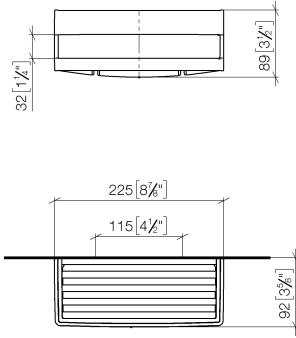

Shower basket for wall mounting - Soft Black

83 290 832

- width 225mm
- Height: 89 mm
- Projection: 92 mm

	Soft Black	83 290 832-69
	Chrome	83 290 832-00

Shower basket for wall mounting - Soft Black

83 290 832

mm [inches]

Shower basket for wall mounting - Soft Black

83 290 832

Product version from 1/1/2023

Parts for other finishes can be found here: [Chrome](#)

Shower basket for wall mounting - Soft Black

83 290 832