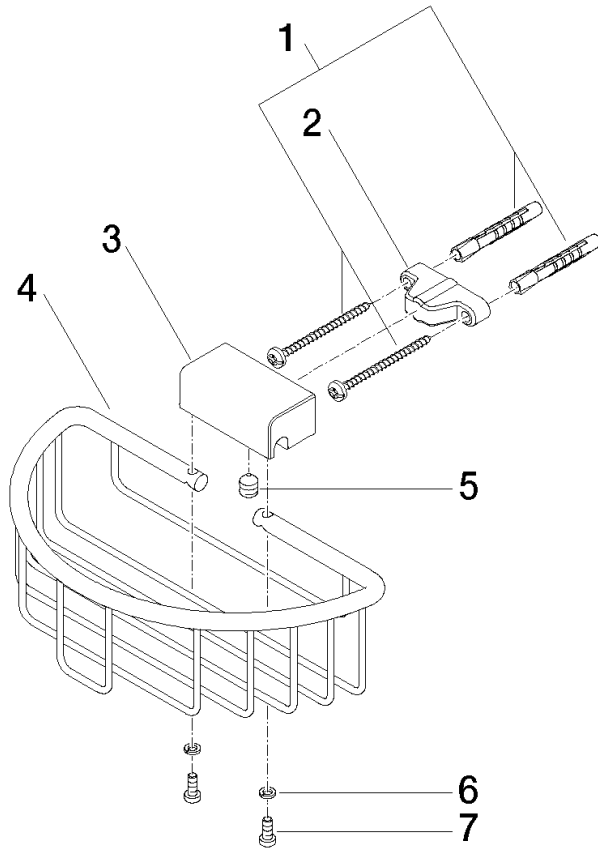

**Shower basket for wall mounting - Chrome**

MADISON

83 290 970

- width 200mm
- height 70 mm
- 115mm projection

Fits: MADISON, MEM, TARA, CL.1, LISSÉ,  
VAIA, META, CYO

	Chrome	83 290 970-00
	Brushed Platinum	83 290 970-06
	Platinum	83 290 970-08
	Durabress (23kt Gold)	83 290 970-09
	Dark Chrome	83 290 970-19
	Light Gold	83 290 970-26
	Brushed Light Gold	83 290 970-27
	Brushed Durabress (23kt Gold)	83 290 970-28
	Matte Black	83 290 970-33
	Brushed Bronze	83 290 970-42
	Brushed Champagne (22kt Gold)	83 290 970-46
	Champagne (22kt Gold)	83 290 970-47
	Brushed Chrome	83 290 970-93
	Brushed Dark Platinum	83 290 970-99

# Shower basket for wall mounting - Chrome

MADISON

83 290 970

mm [inches]

83 290 970

**Product version from 10/1/2023**

Parts for other  
finishes can be found  
here: Brushed  
Platinum

#### Product version from 10/1/2023

No.	Item Number	Name	Quantity used	Delivery time
	05 30 31 025 00 90	fixing set	9	2