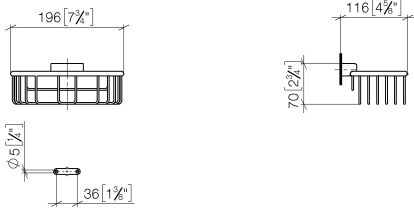

**Shower basket for wall mounting - Chrome**

MADISON

83 290 970

- width 200mm
- height 70 mm
- 115mm projection

Fits: MADISON, MEM, TARA, CL.1, LISSÉ,  
VAIA, META, CYO

	Chrome	83 290 970-00
	Brushed Platinum	83 290 970-06
	Platinum	83 290 970-08
	Durabress (23kt Gold)	83 290 970-09
	Dark Chrome	83 290 970-19
	Light Gold	83 290 970-26
	Brushed Light Gold	83 290 970-27
	Brushed Durabress (23kt Gold)	83 290 970-28
	Matte Black	83 290 970-33
	Brushed Bronze	83 290 970-42
	Brushed Champagne (22kt Gold)	83 290 970-46
	Champagne (22kt Gold)	83 290 970-47
	Brushed Chrome	83 290 970-93
	Brushed Dark Platinum	83 290 970-99

# Shower basket for wall mounting - Chrome

MADISON

83 290 970

mm [inches]

83 290 970

**Product version from 10/1/2023**

Parts for other  
finishes can be found  
here: Brushed  
Platinum