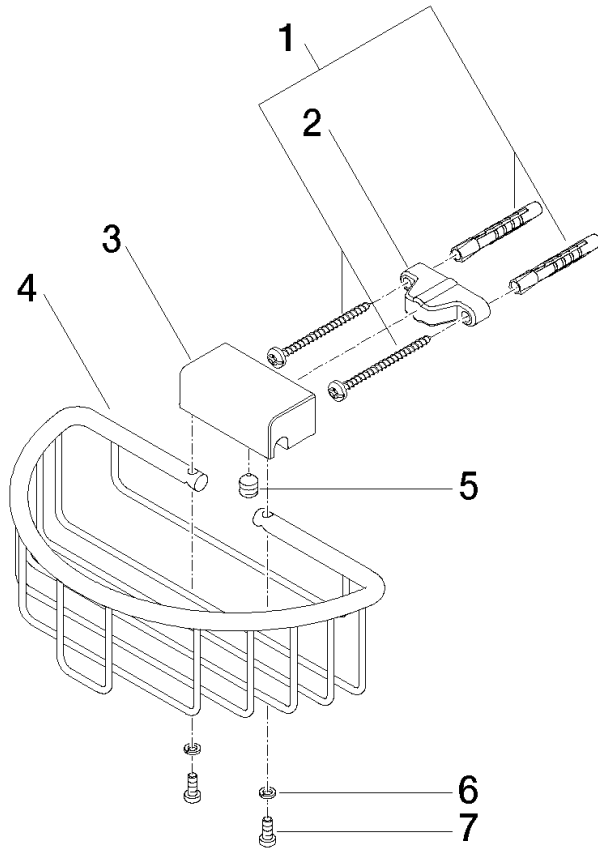

Shower basket for wall mounting - Brushed Platinum

MADISON

83 290 970

- width 200mm
- height 70 mm
- 115mm projection

Fits: MADISON, MEM, TARA, CL.1, LISSÉ,
VAIA, META, CYO

	Brushed Platinum	83 290 970-06
	Chrome	83 290 970-00
	Platinum	83 290 970-08
	Durabress (23kt Gold)	83 290 970-09
	Dark Chrome	83 290 970-19
	Light Gold	83 290 970-26
	Brushed Light Gold	83 290 970-27
	Brushed Durabress (23kt Gold)	83 290 970-28
	Matte Black	83 290 970-33
	Brushed Bronze	83 290 970-42
	Brushed Champagne (22kt Gold)	83 290 970-46
	Champagne (22kt Gold)	83 290 970-47
	Brushed Chrome	83 290 970-93
	Brushed Dark Platinum	83 290 970-99

Shower basket for wall mounting - Brushed Platinum

MADISON

83 290 970

mm [inches]

83 290 970

Product version from 10/1/2023

Parts for other finishes can be found here: [Chrome](#)

Shower basket for wall mounting - Brushed Platinum

MADISON

83 290 970

Spare parts list

Product version from 10/1/2023

No.	Item Number	Name	Quantity used	Delivery time
	05 30 31 025 00 90	fixing set	9	2