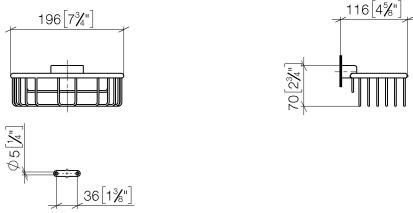

Shower basket for wall mounting - Brushed Platinum

MADISON

83 290 970

- width 200mm
- height 70 mm
- 115mm projection

Fits: MADISON, MEM, TARA, CL.1, LISSÉ,
VAIA, META, CYO

	Brushed Platinum	83 290 970-06
	Chrome	83 290 970-00
	Platinum	83 290 970-08
	Durabress (23kt Gold)	83 290 970-09
	Dark Chrome	83 290 970-19
	Light Gold	83 290 970-26
	Brushed Light Gold	83 290 970-27
	Brushed Durabress (23kt Gold)	83 290 970-28
	Matte Black	83 290 970-33
	Brushed Bronze	83 290 970-42
	Brushed Champagne (22kt Gold)	83 290 970-46
	Champagne (22kt Gold)	83 290 970-47
	Brushed Chrome	83 290 970-93
	Brushed Dark Platinum	83 290 970-99

Shower basket for wall mounting - Brushed Platinum

MADISON

83 290 970

mm [inches]

83 290 970

Product version from 10/1/2023

Parts for other finishes can be found here: [Chrome](#)

Shower basket for wall mounting - Brushed Platinum

MADISON

83 290 970

Spare parts list

Product version from 10/1/2023

No.	Item Number	Name	Quantity used	Delivery time
	05 30 31 025 00 90	fixing set	9	2