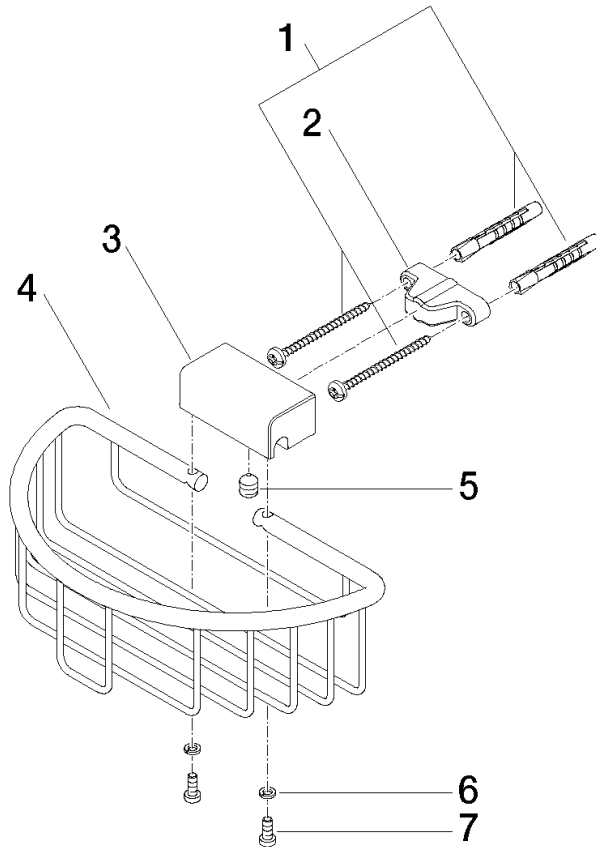

**Shower basket for wall mounting - Platinum**

MADISON

83 290 970

- width 200mm
- height 70 mm
- 115mm projection

Fits: MADISON, MEM, TARA, CL.1, LISSÉ,  
VAIA, META, CYO

	Platinum	83 290 970-08
	Chrome	83 290 970-00
	Brushed Platinum	83 290 970-06
	Durabress (23kt Gold)	83 290 970-09
	Dark Chrome	83 290 970-19
	Light Gold	83 290 970-26
	Brushed Light Gold	83 290 970-27
	Brushed Durabress (23kt Gold)	83 290 970-28
	Matte Black	83 290 970-33
	Brushed Bronze	83 290 970-42
	Brushed Champagne (22kt Gold)	83 290 970-46
	Champagne (22kt Gold)	83 290 970-47
	Brushed Chrome	83 290 970-93
	Brushed Dark Platinum	83 290 970-99

# Shower basket for wall mounting - Platinum

MADISON

83 290 970

mm [inches]

83 290 970

**Product version from 10/1/2023**

Parts for other finishes can be found here: [Chrome](#)

#### Product version from 10/1/2023

No.	Item Number	Name	Quantity used	Delivery time
	05 30 31 025 00 90	fixing set	9	2