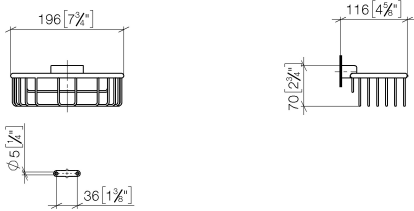

**Shower basket for wall mounting - Platinum**

MADISON

83 290 970

- width 200mm
- height 70 mm
- 115mm projection

Fits: MADISON, MEM, TARA, CL.1, LISSÉ,  
VAIA, META, CYO

	Platinum	83 290 970-08
	Chrome	83 290 970-00
	Brushed Platinum	83 290 970-06
	Durabress (23kt Gold)	83 290 970-09
	Dark Chrome	83 290 970-19
	Light Gold	83 290 970-26
	Brushed Light Gold	83 290 970-27
	Brushed Durabress (23kt Gold)	83 290 970-28
	Matte Black	83 290 970-33
	Brushed Bronze	83 290 970-42
	Brushed Champagne (22kt Gold)	83 290 970-46
	Champagne (22kt Gold)	83 290 970-47
	Brushed Chrome	83 290 970-93
	Brushed Dark Platinum	83 290 970-99

# Shower basket for wall mounting - Platinum

MADISON

83 290 970

mm [inches]

83 290 970

**Product version from 10/1/2023**

Parts for other finishes can be found here: [Chrome](#)