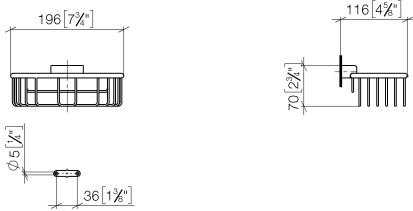

Shower basket for wall mounting - Dark Chrome

MADISON

83 290 970

- width 200mm
- height 70 mm
- 115mm projection

Fits: MADISON, MEM, TARA, CL.1, LISSÉ,
VAIA, META, CYO

	Dark Chrome	83 290 970-19
	Chrome	83 290 970-00
	Brushed Platinum	83 290 970-06
	Platinum	83 290 970-08
	Durabrand (23kt Gold)	83 290 970-09
	Light Gold	83 290 970-26
	Brushed Light Gold	83 290 970-27
	Brushed Durabrand (23kt Gold)	83 290 970-28
	Matte Black	83 290 970-33
	Brushed Bronze	83 290 970-42
	Brushed Champagne (22kt Gold)	83 290 970-46
	Champagne (22kt Gold)	83 290 970-47
	Brushed Chrome	83 290 970-93
	Brushed Dark Platinum	83 290 970-99

Shower basket for wall mounting - Dark Chrome

MADISON

83 290 970

mm [inches]

83 290 970

Parts for other finishes can be found here: [Chrome](#)

Shower basket for wall mounting - Dark Chrome

MADISON