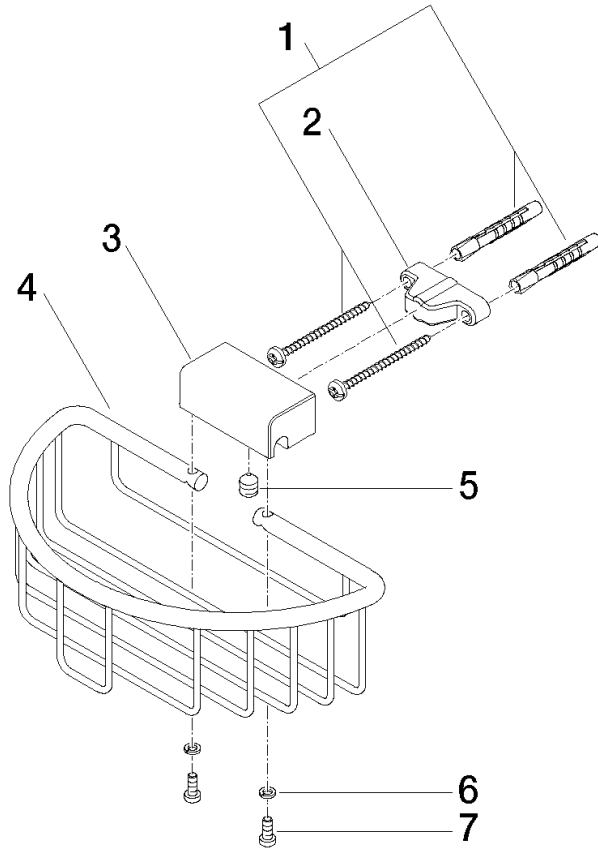

Shower basket for wall mounting - Dark Chrome

MADISON

83 290 970

- width 200mm
- height 70 mm
- 115mm projection

Fits: MADISON, MEM, TARA, CL.1, LISSÉ,
VAIA, META, CYO

	Dark Chrome	83 290 970-19
	Chrome	83 290 970-00
	Brushed Platinum	83 290 970-06
	Platinum	83 290 970-08
	Durabrand (23kt Gold)	83 290 970-09
	Light Gold	83 290 970-26
	Brushed Light Gold	83 290 970-27
	Brushed Durabrand (23kt Gold)	83 290 970-28
	Matte Black	83 290 970-33
	Brushed Bronze	83 290 970-42
	Brushed Champagne (22kt Gold)	83 290 970-46
	Champagne (22kt Gold)	83 290 970-47
	Brushed Chrome	83 290 970-93
	Brushed Dark Platinum	83 290 970-99

Shower basket for wall mounting - Dark Chrome

MADISON

83 290 970

mm [inches]

83 290 970

Parts for other finishes can be found here: [Chrome](#)

Shower basket for wall mounting - Dark Chrome

MADISON

83 290 970

Spare parts list