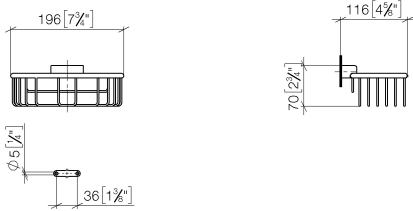

Shower basket for wall mounting - Light Gold

MADISON

83 290 970

- width 200mm
- height 70 mm
- 115mm projection

Fits: MADISON, MEM, TARA, CL.1, LISSÉ,
VAIA, META, CYO

	Light Gold	83 290 970-26
	Chrome	83 290 970-00
	Brushed Platinum	83 290 970-06
	Platinum	83 290 970-08
	Durabronze (23kt Gold)	83 290 970-09
	Dark Chrome	83 290 970-19
	Brushed Light Gold	83 290 970-27
	Brushed Durabronze (23kt Gold)	83 290 970-28
	Matte Black	83 290 970-33
	Brushed Bronze	83 290 970-42
	Brushed Champagne (22kt Gold)	83 290 970-46
	Champagne (22kt Gold)	83 290 970-47
	Brushed Chrome	83 290 970-93
	Brushed Dark Platinum	83 290 970-99

83 290 970

mm [inches]

83 290 970

Product version from 10/1/2023

Parts for other finishes can be found here: [Chrome](#)

Shower basket for wall mounting - Light Gold

MADISON

83 290 970