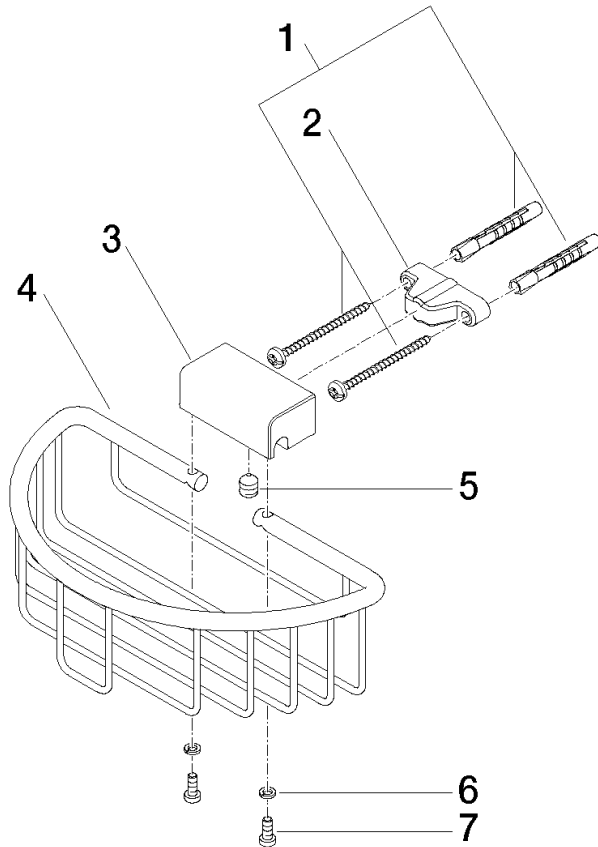

Shower basket for wall mounting - Light Gold

MADISON

83 290 970

- width 200mm
- height 70 mm
- 115mm projection

Fits: MADISON, MEM, TARA, CL.1, LISSÉ,
VAIA, META, CYO

	Light Gold	83 290 970-26
	Chrome	83 290 970-00
	Brushed Platinum	83 290 970-06
	Platinum	83 290 970-08
	Durabronze (23kt Gold)	83 290 970-09
	Dark Chrome	83 290 970-19
	Brushed Light Gold	83 290 970-27
	Brushed Durabronze (23kt Gold)	83 290 970-28
	Matte Black	83 290 970-33
	Brushed Bronze	83 290 970-42
	Brushed Champagne (22kt Gold)	83 290 970-46
	Champagne (22kt Gold)	83 290 970-47
	Brushed Chrome	83 290 970-93
	Brushed Dark Platinum	83 290 970-99

83 290 970

mm [inches]

83 290 970

Product version from 10/1/2023

Parts for other finishes can be found here: [Chrome](#)

Shower basket for wall mounting - Light Gold

MADISON

83 290 970

Spare parts list

Product version from 10/1/2023

No.	Item Number	Name	Quantity used	Delivery time
	05 30 31 025 00 90	fixing set	9	2