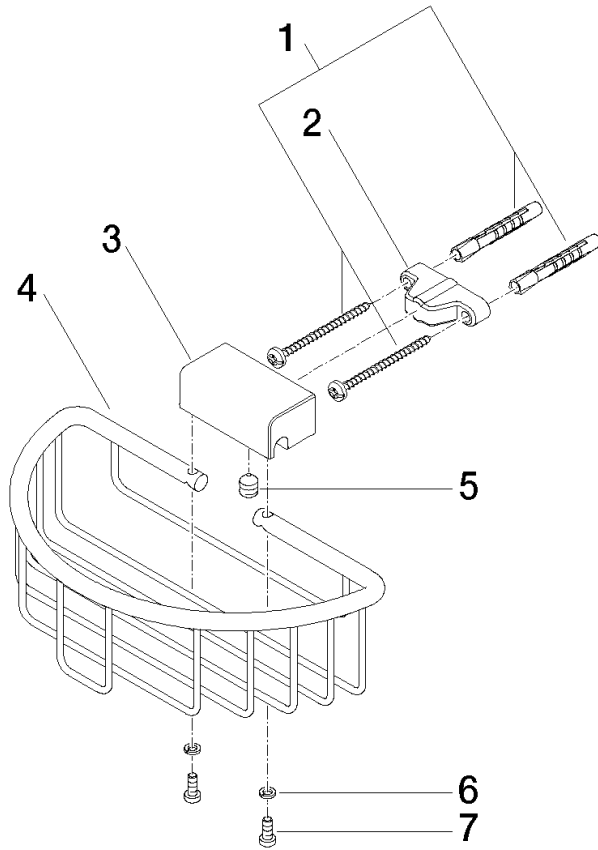

Shower basket for wall mounting - Brushed Light Gold

MADISON

83 290 970

- width 200mm
- height 70 mm
- 115mm projection

Fits: MADISON, MEM, TARA, CL.1, LISSÉ,
VAIA, META, CYO

	Brushed Light Gold	83 290 970-27
	Chrome	83 290 970-00
	Brushed Platinum	83 290 970-06
	Platinum	83 290 970-08
	Durabronze (23kt Gold)	83 290 970-09
	Dark Chrome	83 290 970-19
	Light Gold	83 290 970-26
	Brushed Durabronze (23kt Gold)	83 290 970-28
	Matte Black	83 290 970-33
	Brushed Bronze	83 290 970-42
	Brushed Champagne (22kt Gold)	83 290 970-46
	Champagne (22kt Gold)	83 290 970-47
	Brushed Chrome	83 290 970-93
	Brushed Dark Platinum	83 290 970-99

83 290 970

mm [inches]

83 290 970

Product version from 10/1/2023

Parts for other finishes can be found here: [Chrome](#)

Shower basket for wall mounting - Brushed Light Gold

MADISON

83 290 970

Spare parts list

Product version from 10/1/2023

No.	Item Number	Name	Quantity used	Delivery time
	05 30 31 025 00 90	fixing set	9	2