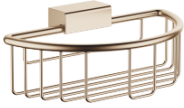

Shower basket for wall mounting - Brushed Light Gold

MADISON

83 290 970

- width 200mm
- height 70 mm
- 115mm projection

Fits: MADISON, MEM, TARA, CL.1, LISSÉ,
VAIA, META, CYO

	Brushed Light Gold	83 290 970-27
	Chrome	83 290 970-00
	Brushed Platinum	83 290 970-06
	Platinum	83 290 970-08
	Durabronze (23kt Gold)	83 290 970-09
	Dark Chrome	83 290 970-19
	Light Gold	83 290 970-26
	Brushed Durabronze (23kt Gold)	83 290 970-28
	Matte Black	83 290 970-33
	Brushed Bronze	83 290 970-42
	Brushed Champagne (22kt Gold)	83 290 970-46
	Champagne (22kt Gold)	83 290 970-47
	Brushed Chrome	83 290 970-93
	Brushed Dark Platinum	83 290 970-99

83 290 970

mm [inches]

83 290 970

Product version from 10/1/2023

Parts for other finishes can be found here: [Chrome](#)

Shower basket for wall mounting - Brushed Light Gold

MADISON

83 290 970