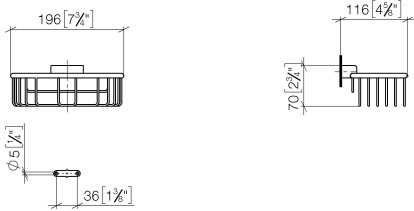

Shower basket for wall mounting - Matte Black

MADISON

83 290 970

- width 200mm
- height 70 mm
- 115mm projection

Fits: MADISON, MEM, TARA, CL.1, LISSÉ,
VAIA, META, CYO

| | | |
|--|-------------------------------|---------------|
|  | Matte Black | 83 290 970-33 |
|  | Chrome | 83 290 970-00 |
|  | Brushed Platinum | 83 290 970-06 |
|  | Platinum | 83 290 970-08 |
|  | Durabrand (23kt Gold) | 83 290 970-09 |
|  | Dark Chrome | 83 290 970-19 |
|  | Light Gold | 83 290 970-26 |
|  | Brushed Light Gold | 83 290 970-27 |
|  | Brushed Durabrand (23kt Gold) | 83 290 970-28 |
|  | Brushed Bronze | 83 290 970-42 |
|  | Brushed Champagne (22kt Gold) | 83 290 970-46 |
|  | Champagne (22kt Gold) | 83 290 970-47 |
|  | Brushed Chrome | 83 290 970-93 |
|  | Brushed Dark Platinum | 83 290 970-99 |

83 290 970

mm [inches]

83 290 970

Product version from 10/1/2023

Parts for other finishes can be found here: [Chrome](#)

Shower basket for wall mounting - Matte Black

MADISON

83 290 970