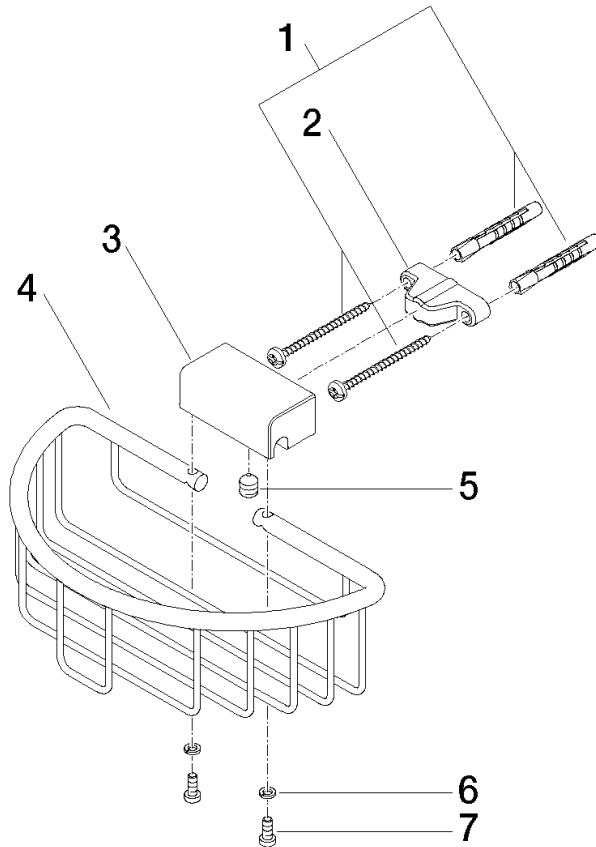

Shower basket for wall mounting - Matte Black

MADISON

83 290 970

- width 200mm
- height 70 mm
- 115mm projection

Fits: MADISON, MEM, TARA, CL.1, LISSÉ,
VAIA, META, CYO

| | | |
|--|-------------------------------|---------------|
|  | Matte Black | 83 290 970-33 |
|  | Chrome | 83 290 970-00 |
|  | Brushed Platinum | 83 290 970-06 |
|  | Platinum | 83 290 970-08 |
|  | Durabrand (23kt Gold) | 83 290 970-09 |
|  | Dark Chrome | 83 290 970-19 |
|  | Light Gold | 83 290 970-26 |
|  | Brushed Light Gold | 83 290 970-27 |
|  | Brushed Durabrand (23kt Gold) | 83 290 970-28 |
|  | Brushed Bronze | 83 290 970-42 |
|  | Brushed Champagne (22kt Gold) | 83 290 970-46 |
|  | Champagne (22kt Gold) | 83 290 970-47 |
|  | Brushed Chrome | 83 290 970-93 |
|  | Brushed Dark Platinum | 83 290 970-99 |

83 290 970

mm [inches]

83 290 970

Product version from 10/1/2023

Parts for other finishes can be found here: [Chrome](#)

Shower basket for wall mounting - Matte Black

MADISON

83 290 970

Spare parts list

Product version from 10/1/2023

| No. | Item Number | Name | Quantity used | Delivery time |
|-----|--------------------|------------|---------------|---------------|
| | 05 30 31 025 00 90 | fixing set | 9 | 2 |