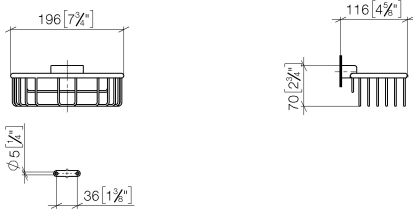

Shower basket for wall mounting - Brushed Bronze

MADISON

83 290 970

- width 200mm
- height 70 mm
- 115mm projection

Fits: MADISON, MEM, TARA, CL.1, LISSÉ,
VAIA, META, CYO

	Brushed Bronze	83 290 970-42
	Chrome	83 290 970-00
	Brushed Platinum	83 290 970-06
	Platinum	83 290 970-08
	Durabronze (23kt Gold)	83 290 970-09
	Dark Chrome	83 290 970-19
	Light Gold	83 290 970-26
	Brushed Light Gold	83 290 970-27
	Brushed Durabronze (23kt Gold)	83 290 970-28
	Matte Black	83 290 970-33
	Brushed Champagne (22kt Gold)	83 290 970-46
	Champagne (22kt Gold)	83 290 970-47
	Brushed Chrome	83 290 970-93
	Brushed Dark Platinum	83 290 970-99

Shower basket for wall mounting - Brushed Bronze

MADISON

83 290 970

mm [inches]

83 290 970

Product version from 10/1/2023

Parts for other finishes can be found here: [Chrome](#)

Shower basket for wall mounting - Brushed Bronze

MADISON

83 290 970

Spare parts list

Product version from 10/1/2023

No.	Item Number	Name	Quantity used	Delivery time
	05 30 31 025 00 90	fixing set	9	2