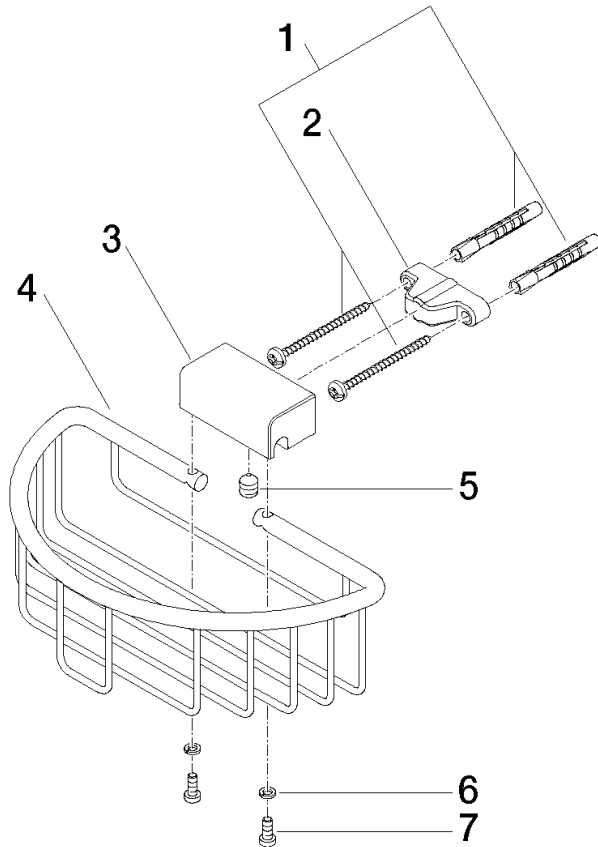

Shower basket for wall mounting - Brushed Bronze

MADISON

83 290 970

- width 200mm
- height 70 mm
- 115mm projection

Fits: MADISON, MEM, TARA, CL.1, LISSÉ,
VAIA, META, CYO

	Brushed Bronze	83 290 970-42
	Chrome	83 290 970-00
	Brushed Platinum	83 290 970-06
	Platinum	83 290 970-08
	Durabronze (23kt Gold)	83 290 970-09
	Dark Chrome	83 290 970-19
	Light Gold	83 290 970-26
	Brushed Light Gold	83 290 970-27
	Brushed Durabronze (23kt Gold)	83 290 970-28
	Matte Black	83 290 970-33
	Brushed Champagne (22kt Gold)	83 290 970-46
	Champagne (22kt Gold)	83 290 970-47
	Brushed Chrome	83 290 970-93
	Brushed Dark Platinum	83 290 970-99

Shower basket for wall mounting - Brushed Bronze

MADISON

83 290 970

mm [inches]

83 290 970

Product version from 10/1/2023

Parts for other finishes can be found here: [Chrome](#)

Shower basket for wall mounting - Brushed Bronze

MADISON

83 290 970

Spare parts list

Product version from 10/1/2023

No.	Item Number	Name	Quantity used	Delivery time
	05 30 31 025 00 90	fixing set	9	2