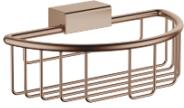

Shower basket for wall mounting - Brushed Bronze

MADISON

83 290 970

- width 200mm
- height 70 mm
- 115mm projection

Fits: MADISON, MEM, TARA, CL.1, LISSÉ,
VAIA, META, CYO

	Brushed Bronze	83 290 970-42
	Chrome	83 290 970-00
	Brushed Platinum	83 290 970-06
	Platinum	83 290 970-08
	Durabronze (23kt Gold)	83 290 970-09
	Dark Chrome	83 290 970-19
	Light Gold	83 290 970-26
	Brushed Light Gold	83 290 970-27
	Brushed Durabronze (23kt Gold)	83 290 970-28
	Matte Black	83 290 970-33
	Brushed Champagne (22kt Gold)	83 290 970-46
	Champagne (22kt Gold)	83 290 970-47
	Brushed Chrome	83 290 970-93
	Brushed Dark Platinum	83 290 970-99

Shower basket for wall mounting - Brushed Bronze

MADISON

83 290 970

mm [inches]

83 290 970

Product version from 10/1/2023

Parts for other finishes can be found here: [Chrome](#)

Shower basket for wall mounting - Brushed Bronze