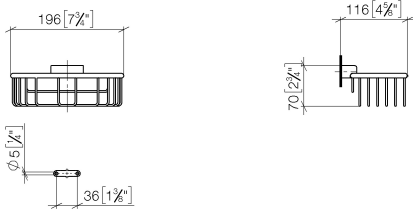

**Shower basket for wall mounting - Brushed Champagne (22kt Gold)**

MADISON

83 290 970

- width 200mm
- height 70 mm
- 115mm projection

Fits: MADISON, MEM, TARA, CL.1, LISSÉ,  
VAIA, META, CYO

	Brushed Champagne (22kt Gold)	83 290 970-46
	Chrome	83 290 970-00
	Brushed Platinum	83 290 970-06
	Platinum	83 290 970-08
	Durabrand (23kt Gold)	83 290 970-09
	Dark Chrome	83 290 970-19
	Light Gold	83 290 970-26
	Brushed Light Gold	83 290 970-27
	Brushed Durabrand (23kt Gold)	83 290 970-28
	Matte Black	83 290 970-33
	Brushed Bronze	83 290 970-42
	Champagne (22kt Gold)	83 290 970-47
	Brushed Chrome	83 290 970-93
	Brushed Dark Platinum	83 290 970-99

# Shower basket for wall mounting - Brushed Champagne (22kt Gold)

MADISON

83 290 970

mm [inches]

83 290 970

**Product version from 10/1/2023**

Parts for other finishes can be found here: [Chrome](#)

Shower basket for wall mounting - Brushed Champagne (22kt Gold)

MADISON

83 290 970

**Spare parts list**

**Product version from 10/1/2023**

No.	Item Number	Name	Quantity used	Delivery time
	05 30 31 025 00 90	fixing set	9	2