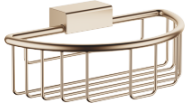

**Shower basket for wall mounting - Brushed Champagne (22kt Gold)**

MADISON

83 290 970

- width 200mm
- height 70 mm
- 115mm projection

Fits: MADISON, MEM, TARA, CL.1, LISSÉ,  
VAIA, META, CYO

	Brushed Champagne (22kt Gold)	83 290 970-46
	Chrome	83 290 970-00
	Brushed Platinum	83 290 970-06
	Platinum	83 290 970-08
	Durabrand (23kt Gold)	83 290 970-09
	Dark Chrome	83 290 970-19
	Light Gold	83 290 970-26
	Brushed Light Gold	83 290 970-27
	Brushed Durabrand (23kt Gold)	83 290 970-28
	Matte Black	83 290 970-33
	Brushed Bronze	83 290 970-42
	Champagne (22kt Gold)	83 290 970-47
	Brushed Chrome	83 290 970-93
	Brushed Dark Platinum	83 290 970-99

# Shower basket for wall mounting - Brushed Champagne (22kt Gold)

MADISON

83 290 970

mm [inches]

83 290 970

**Product version from 10/1/2023**

Parts for other finishes can be found here: [Chrome](#)

Shower basket for wall mounting - Brushed Champagne (22kt Gold)