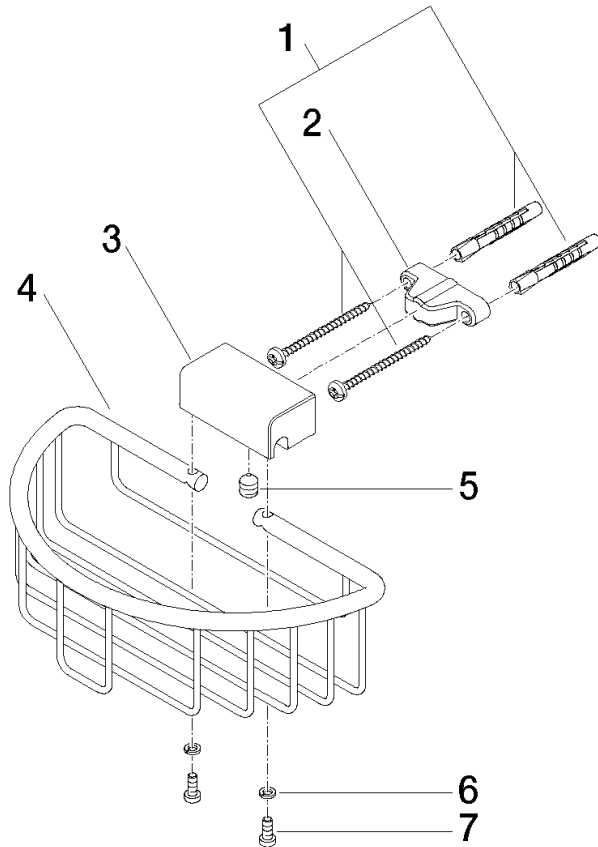

**Shower basket for wall mounting - Brushed Champagne (22kt Gold)**

MADISON

83 290 970

- width 200mm
- height 70 mm
- 115mm projection

Fits: MADISON, MEM, TARA, CL.1, LISSÉ,  
VAIA, META, CYO

	Brushed Champagne (22kt Gold)	83 290 970-46
	Chrome	83 290 970-00
	Brushed Platinum	83 290 970-06
	Platinum	83 290 970-08
	Durabrand (23kt Gold)	83 290 970-09
	Dark Chrome	83 290 970-19
	Light Gold	83 290 970-26
	Brushed Light Gold	83 290 970-27
	Brushed Durabrand (23kt Gold)	83 290 970-28
	Matte Black	83 290 970-33
	Brushed Bronze	83 290 970-42
	Champagne (22kt Gold)	83 290 970-47
	Brushed Chrome	83 290 970-93
	Brushed Dark Platinum	83 290 970-99

# Shower basket for wall mounting - Brushed Champagne (22kt Gold)

MADISON

83 290 970

mm [inches]

83 290 970

**Product version from 10/1/2023**

Parts for other finishes can be found here: [Chrome](#)

Shower basket for wall mounting - Brushed Champagne (22kt Gold)

MADISON

83 290 970

**Spare parts list**

**Product version from 10/1/2023**

No.	Item Number	Name	Quantity used	Delivery time
	05 30 31 025 00 90	fixing set	9	2