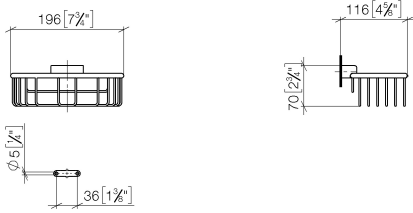

Shower basket for wall mounting - Brushed Chrome

MADISON

83 290 970

- width 200mm
- height 70 mm
- 115mm projection

Fits: MADISON, MEM, TARA, CL.1, LISSÉ,
VAIA, META, CYO

	Brushed Chrome	83 290 970-93
	Chrome	83 290 970-00
	Brushed Platinum	83 290 970-06
	Platinum	83 290 970-08
	Durabrand (23kt Gold)	83 290 970-09
	Dark Chrome	83 290 970-19
	Light Gold	83 290 970-26
	Brushed Light Gold	83 290 970-27
	Brushed Durabrand (23kt Gold)	83 290 970-28
	Matte Black	83 290 970-33
	Brushed Bronze	83 290 970-42
	Brushed Champagne (22kt Gold)	83 290 970-46
	Champagne (22kt Gold)	83 290 970-47
	Brushed Dark Platinum	83 290 970-99

Shower basket for wall mounting - Brushed Chrome

MADISON

83 290 970

mm [inches]

83 290 970

Product version from 10/1/2023

Parts for other finishes can be found here: [Chrome](#)

Shower basket for wall mounting - Brushed Chrome

MADISON

83 290 970

Spare parts list

Product version from 10/1/2023

No.	Item Number	Name	Quantity used	Delivery time
	05 30 31 025 00 90	fixing set	9	2