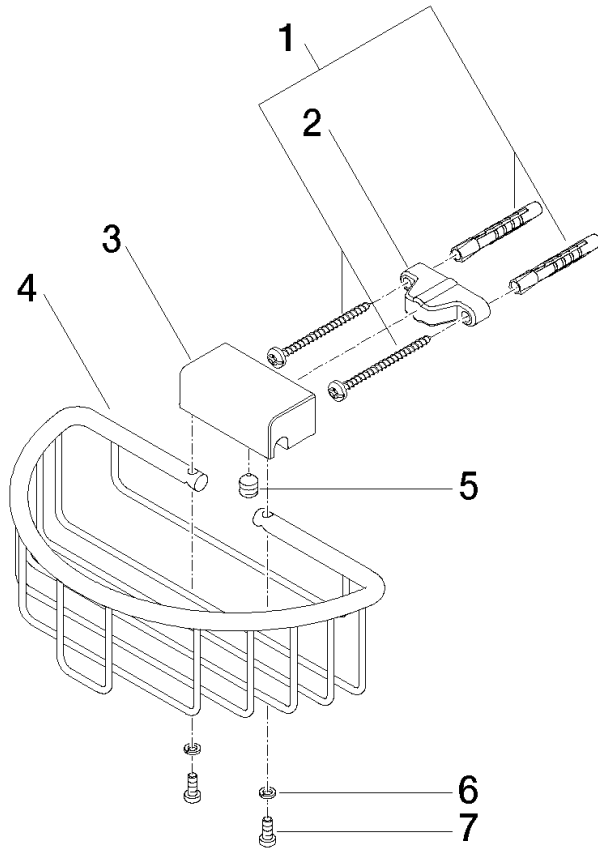

Shower basket for wall mounting - Brushed Chrome

MADISON

83 290 970

- width 200mm
- height 70 mm
- 115mm projection

Fits: MADISON, MEM, TARA, CL.1, LISSÉ,
VAIA, META, CYO

	Brushed Chrome	83 290 970-93
	Chrome	83 290 970-00
	Brushed Platinum	83 290 970-06
	Platinum	83 290 970-08
	Durabrand (23kt Gold)	83 290 970-09
	Dark Chrome	83 290 970-19
	Light Gold	83 290 970-26
	Brushed Light Gold	83 290 970-27
	Brushed Durabrand (23kt Gold)	83 290 970-28
	Matte Black	83 290 970-33
	Brushed Bronze	83 290 970-42
	Brushed Champagne (22kt Gold)	83 290 970-46
	Champagne (22kt Gold)	83 290 970-47
	Brushed Dark Platinum	83 290 970-99

Shower basket for wall mounting - Brushed Chrome

MADISON

83 290 970

mm [inches]

83 290 970

Product version from 10/1/2023

Parts for other finishes can be found here: [Chrome](#)

Shower basket for wall mounting - Brushed Chrome

MADISON

83 290 970

Spare parts list

Product version from 10/1/2023

No.	Item Number	Name	Quantity used	Delivery time
	05 30 31 025 00 90	fixing set	9	2