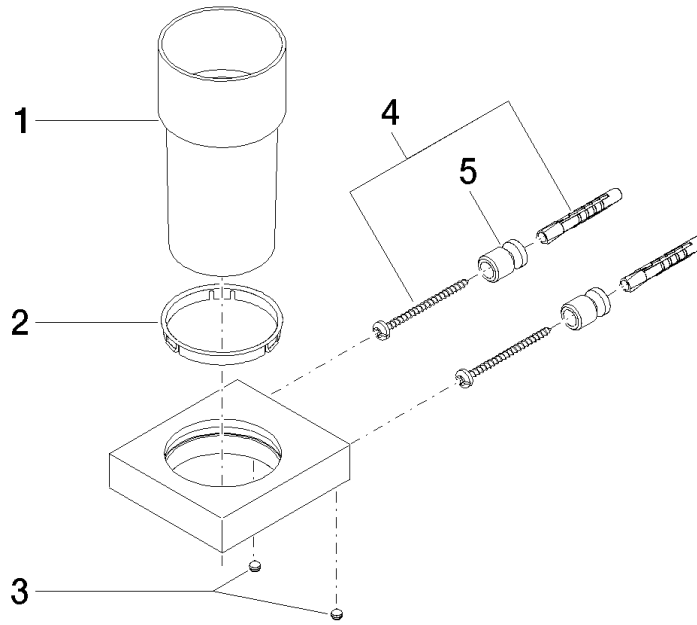

Tumbler holder wall model - Chrome

MEM

83 400 780

- crystal glass
- width 75mm
- height 118 mm
- 85mm projection

Fits: MEM, CL.1, CYO

	Chrome	83 400 780-00
	Brushed Platinum	83 400 780-06
	Platinum	83 400 780-08
	Dark Chrome	83 400 780-19
	Brushed Durabronze (23kt Gold)	83 400 780-28
	Brushed Champagne (22kt Gold)	83 400 780-46
	Champagne (22kt Gold)	83 400 780-47
	Brushed Dark Platinum	83 400 780-99

Tumbler holder wall model - Chrome

83 400 780

mm [inches]

83 400 780

Parts for other finishes can be found here: Brushed Platinum

Tumbler holder wall model - Chrome

MEM

83 400 780

Spare parts list

No.	Item Number	Name	Quantity used	Delivery time
	90 90 00 008 00 84	glass	8	2