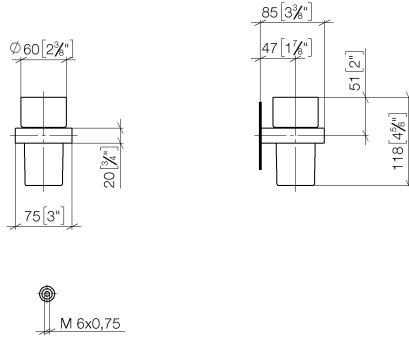

Tumbler holder wall model - Chrome

MEM

83 400 780

- crystal glass
- width 75mm
- height 118 mm
- 85mm projection

Fits: MEM, CL.1, CYO

	Chrome	83 400 780-00
	Brushed Platinum	83 400 780-06
	Platinum	83 400 780-08
	Dark Chrome	83 400 780-19
	Brushed Durabronze (23kt Gold)	83 400 780-28
	Brushed Champagne (22kt Gold)	83 400 780-46
	Champagne (22kt Gold)	83 400 780-47
	Brushed Dark Platinum	83 400 780-99

Tumbler holder wall model - Chrome

83 400 780

mm [inches]

83 400 780

Parts for other finishes can be found here: Brushed Platinum

Tumbler holder wall model - Chrome

MEM

83 400 780

Spare parts list

No.	Item Number	Name	Quantity used	Delivery time
	90 90 00 008 00 84	glass	8	2