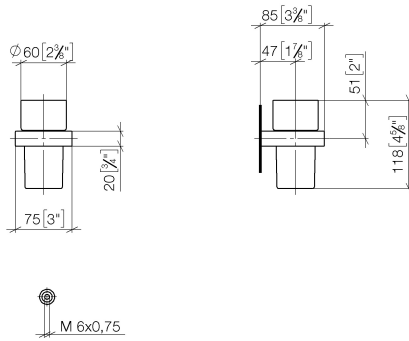

Tumbler holder wall model - Dark Chrome

MEM

83 400 780

- crystal glass
- width 75mm
- height 118 mm
- 85mm projection

Fits: MEM, CL.1, CYO

	Dark Chrome	83 400 780-19
	Chrome	83 400 780-00
	Brushed Platinum	83 400 780-06
	Platinum	83 400 780-08
	Brushed Durabronze (23kt Gold)	83 400 780-28
	Brushed Champagne (22kt Gold)	83 400 780-46
	Champagne (22kt Gold)	83 400 780-47
	Brushed Dark Platinum	83 400 780-99

Tumbler holder wall model - Dark Chrome

83 400 780

mm [inches]

83 400 780

Parts for other finishes can be found here: [Chrome](#)

Tumbler holder wall model - Dark Chrome

MEM

83 400 780