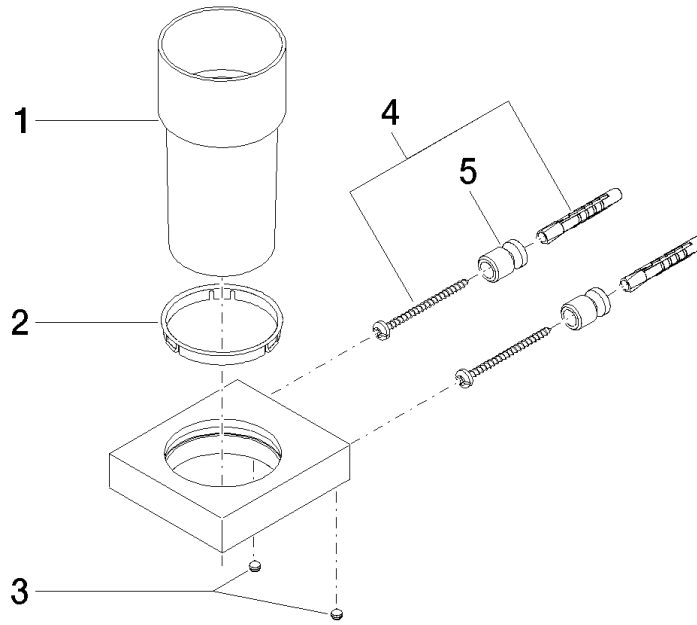

Tumbler holder wall model - Dark Chrome

MEM

83 400 780

- crystal glass
- width 75mm
- height 118 mm
- 85mm projection

Fits: MEM, CL.1, CYO

	Dark Chrome	83 400 780-19
	Chrome	83 400 780-00
	Brushed Platinum	83 400 780-06
	Platinum	83 400 780-08
	Brushed Durabronze (23kt Gold)	83 400 780-28
	Brushed Champagne (22kt Gold)	83 400 780-46
	Champagne (22kt Gold)	83 400 780-47
	Brushed Dark Platinum	83 400 780-99

Tumbler holder wall model - Dark Chrome

83 400 780

mm [inches]

83 400 780

Parts for other finishes can be found here: [Chrome](#)

Tumbler holder wall model - Dark Chrome

MEM

83 400 780

Spare parts list