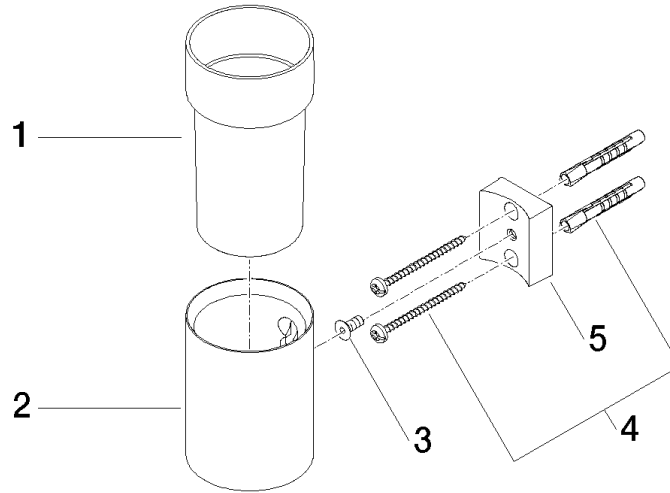

Tumbler holder wall model - Chrome

MADISON

83 400 979

- crystal glass, transparent
- width 60mm
- height 120 mm
- 110mm projection

Fits: MADISON, MEM, TARA, CL.1, LISSÉ,
VAIA, META, CYO

	Chrome	83 400 979-00
	Brushed Platinum	83 400 979-06
	Platinum	83 400 979-08
	Durabress (23kt Gold)	83 400 979-09
	Dark Chrome	83 400 979-19
	Light Gold	83 400 979-26
	Brushed Light Gold	83 400 979-27
	Brushed Durabress (23kt Gold)	83 400 979-28
	Matte Black	83 400 979-33
	Brushed Bronze	83 400 979-42
	Brushed Champagne (22kt Gold)	83 400 979-46
	Champagne (22kt Gold)	83 400 979-47
	Brushed Chrome	83 400 979-93
	Brushed Dark Platinum	83 400 979-99

83 400 979

mm [inches]

83 400 979

Product version from 10/1/2023

Parts for other finishes can be found here: Brushed Platinum

Tumbler holder wall model - Chrome

MADISON

83 400 979

Spare parts list

Product version from 10/1/2023

No.	Item Number	Name	Quantity used	Delivery time
	90 90 00 008 00 84	glass	5	2