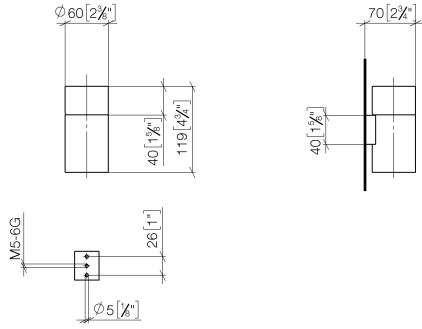

Tumbler holder wall model - Chrome

MADISON

83 400 979

- crystal glass, transparent
- width 60mm
- height 120 mm
- 110mm projection

Fits: MADISON, MEM, TARA, CL.1, LISSÉ,
VAIA, META, CYO

	Chrome	83 400 979-00
	Brushed Platinum	83 400 979-06
	Platinum	83 400 979-08
	Durabress (23kt Gold)	83 400 979-09
	Dark Chrome	83 400 979-19
	Light Gold	83 400 979-26
	Brushed Light Gold	83 400 979-27
	Brushed Durabress (23kt Gold)	83 400 979-28
	Matte Black	83 400 979-33
	Brushed Bronze	83 400 979-42
	Brushed Champagne (22kt Gold)	83 400 979-46
	Champagne (22kt Gold)	83 400 979-47
	Brushed Chrome	83 400 979-93
	Brushed Dark Platinum	83 400 979-99

83 400 979

mm [inches]

83 400 979

Product version from 10/1/2023

Parts for other finishes can be found here: Brushed Platinum

Tumbler holder wall model - Chrome

MADISON

83 400 979

Spare parts list

Product version from 10/1/2023

No.	Item Number	Name	Quantity used	Delivery time
	90 90 00 008 00 84	glass	5	2