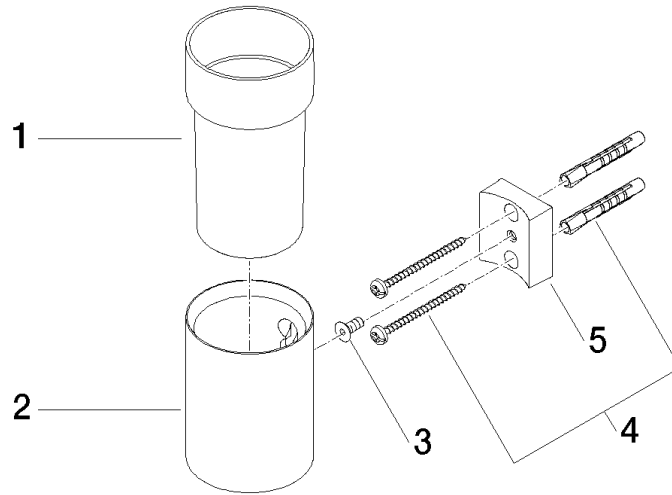

Tumbler holder wall model - Durabronz (23kt Gold)

MADISON

83 400 979

- crystal glass, transparent
- width 60mm
- height 120 mm
- 110mm projection

Fits: MADISON, MEM, TARA, CL.1, LISSÉ,
VAIA, META, CYO

	Durabronz (23kt Gold)	83 400 979-09
	Chrome	83 400 979-00
	Brushed Platinum	83 400 979-06
	Platinum	83 400 979-08
	Dark Chrome	83 400 979-19
	Light Gold	83 400 979-26
	Brushed Light Gold	83 400 979-27
	Brushed Durabronz (23kt Gold)	83 400 979-28
	Matte Black	83 400 979-33
	Brushed Bronze	83 400 979-42
	Brushed Champagne (22kt Gold)	83 400 979-46
	Champagne (22kt Gold)	83 400 979-47
	Brushed Chrome	83 400 979-93
	Brushed Dark Platinum	83 400 979-99

83 400 979

mm [inches]

83 400 979

Parts for other
finishes can be found
here: [Chrome](#)

Spare parts list