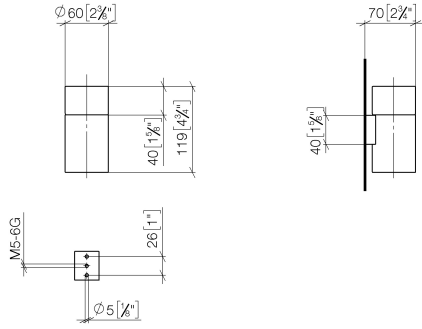

Tumbler holder wall model - Durabronz (23kt Gold)

MADISON

83 400 979

- crystal glass, transparent
- width 60mm
- height 120 mm
- 110mm projection

Fits: MADISON, MEM, TARA, CL.1, LISSÉ,
VAIA, META, CYO

	Durabronz (23kt Gold)	83 400 979-09
	Chrome	83 400 979-00
	Brushed Platinum	83 400 979-06
	Platinum	83 400 979-08
	Dark Chrome	83 400 979-19
	Light Gold	83 400 979-26
	Brushed Light Gold	83 400 979-27
	Brushed Durabronz (23kt Gold)	83 400 979-28
	Matte Black	83 400 979-33
	Brushed Bronze	83 400 979-42
	Brushed Champagne (22kt Gold)	83 400 979-46
	Champagne (22kt Gold)	83 400 979-47
	Brushed Chrome	83 400 979-93
	Brushed Dark Platinum	83 400 979-99

83 400 979

mm [inches]

83 400 979

Parts for other
finishes can be found
here: [Chrome](#)

Spare parts list