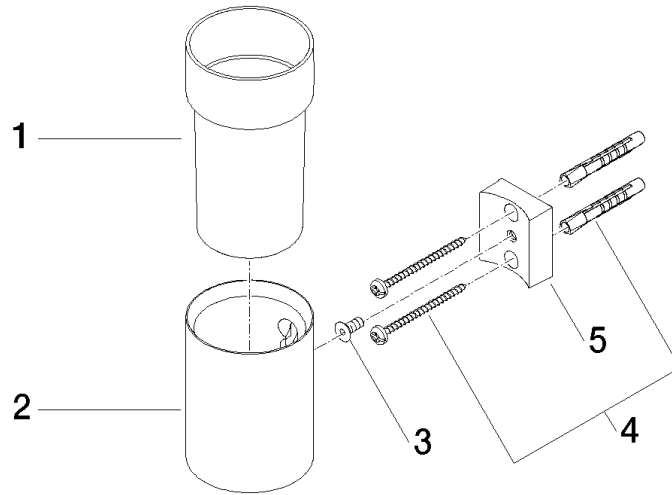

**Tumbler holder wall model - Dark Chrome**

MADISON

83 400 979

- crystal glass, transparent
- width 60mm
- height 120 mm
- 110mm projection

Fits: MADISON, MEM, TARA, CL.1, LISSÉ,  
VAIA, META, CYO

	Dark Chrome	83 400 979-19
	Chrome	83 400 979-00
	Brushed Platinum	83 400 979-06
	Platinum	83 400 979-08
	Durabronze (23kt Gold)	83 400 979-09
	Light Gold	83 400 979-26
	Brushed Light Gold	83 400 979-27
	Brushed Durabronze (23kt Gold)	83 400 979-28
	Matte Black	83 400 979-33
	Brushed Bronze	83 400 979-42
	Brushed Champagne (22kt Gold)	83 400 979-46
	Champagne (22kt Gold)	83 400 979-47
	Brushed Chrome	83 400 979-93
	Brushed Dark Platinum	83 400 979-99

83 400 979

mm [inches]

83 400 979

Parts for other  
finishes can be found  
here: [Chrome](#)

## Spare parts list