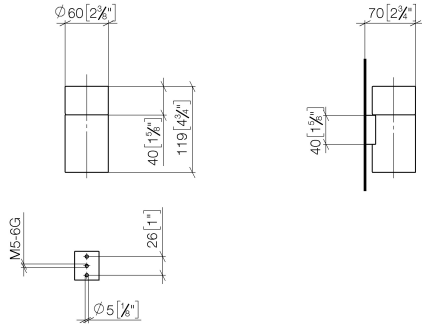

**Tumbler holder wall model - Dark Chrome**

MADISON

83 400 979

- crystal glass, transparent
- width 60mm
- height 120 mm
- 110mm projection

Fits: MADISON, MEM, TARA, CL.1, LISSÉ,  
VAIA, META, CYO

	Dark Chrome	83 400 979-19
	Chrome	83 400 979-00
	Brushed Platinum	83 400 979-06
	Platinum	83 400 979-08
	Durabronze (23kt Gold)	83 400 979-09
	Light Gold	83 400 979-26
	Brushed Light Gold	83 400 979-27
	Brushed Durabronze (23kt Gold)	83 400 979-28
	Matte Black	83 400 979-33
	Brushed Bronze	83 400 979-42
	Brushed Champagne (22kt Gold)	83 400 979-46
	Champagne (22kt Gold)	83 400 979-47
	Brushed Chrome	83 400 979-93
	Brushed Dark Platinum	83 400 979-99

83 400 979

mm [inches]

83 400 979

Parts for other  
finishes can be found  
here: [Chrome](#)