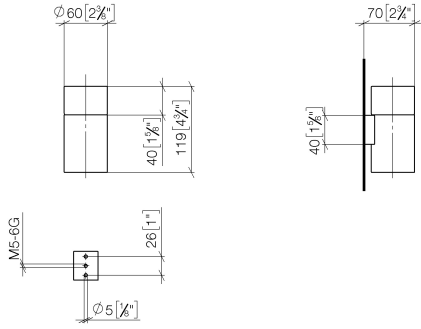

Tumbler holder wall model - Champagne (22kt Gold)

MADISON

83 400 979

- crystal glass, transparent
- width 60mm
- height 120 mm
- 110mm projection

Fits: MADISON, MEM, TARA, CL.1, LISSÉ,
VAIA, META, CYO

	Champagne (22kt Gold)	83 400 979-47
	Chrome	83 400 979-00
	Brushed Platinum	83 400 979-06
	Platinum	83 400 979-08
	Durabrand (23kt Gold)	83 400 979-09
	Dark Chrome	83 400 979-19
	Light Gold	83 400 979-26
	Brushed Light Gold	83 400 979-27
	Brushed Durabrand (23kt Gold)	83 400 979-28
	Matte Black	83 400 979-33
	Brushed Bronze	83 400 979-42
	Brushed Champagne (22kt Gold)	83 400 979-46
	Brushed Chrome	83 400 979-93
	Brushed Dark Platinum	83 400 979-99

83 400 979

mm [inches]

83 400 979

Product version from 10/1/2023

Parts for other finishes can be found here: [Chrome](#)

Tumbler holder wall model - Champagne (22kt Gold)

MADISON

83 400 979

Spare parts list

Product version from 10/1/2023

No.	Item Number	Name	Quantity used	Delivery time
	90 90 00 008 00 84	glass	5	2