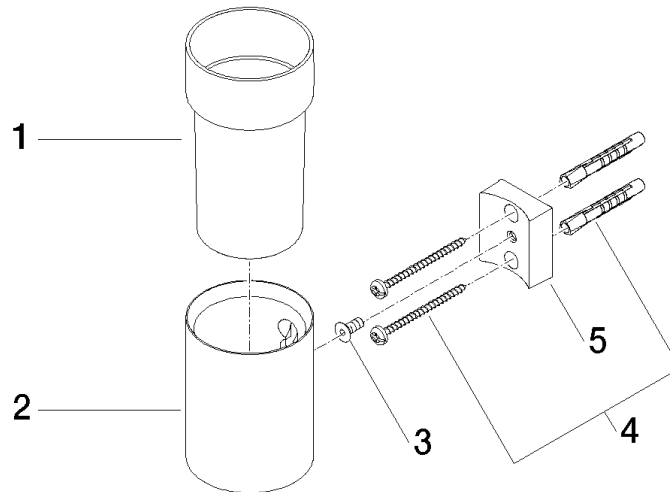

Tumbler holder wall model - Champagne (22kt Gold)

MADISON

83 400 979

- crystal glass, transparent
- width 60mm
- height 120 mm
- 110mm projection

Fits: MADISON, MEM, TARA, CL.1, LISSÉ,
VAIA, META, CYO

	Champagne (22kt Gold)	83 400 979-47
	Chrome	83 400 979-00
	Brushed Platinum	83 400 979-06
	Platinum	83 400 979-08
	Durabrand (23kt Gold)	83 400 979-09
	Dark Chrome	83 400 979-19
	Light Gold	83 400 979-26
	Brushed Light Gold	83 400 979-27
	Brushed Durabrand (23kt Gold)	83 400 979-28
	Matte Black	83 400 979-33
	Brushed Bronze	83 400 979-42
	Brushed Champagne (22kt Gold)	83 400 979-46
	Brushed Chrome	83 400 979-93
	Brushed Dark Platinum	83 400 979-99

83 400 979

mm [inches]

83 400 979

Product version from 10/1/2023

Parts for other finishes can be found here: [Chrome](#)

Tumbler holder wall model - Champagne (22kt Gold)

MADISON

83 400 979

Spare parts list

Product version from 10/1/2023

No.	Item Number	Name	Quantity used	Delivery time
	90 90 00 008 00 84	glass	5	2