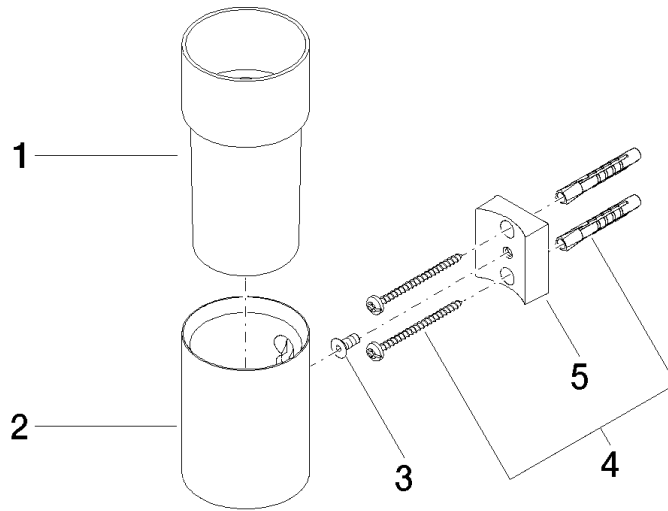

**Tumbler holder wall model - Brushed Platinum**

MADISON

83 401 979

- crystal glass brush holder, matte
- width 60mm
- height 120 mm
- 110mm projection

Fits: MADISON, MEM, TARA, CL.1, LISSÉ,  
VAIA, META, CYO

**Recommended miscellaneous**

**Crystal tumbler -**

08 90 00 008  
82

83 401 979

mm [inches]

83 401 979

Product version from 10/1/2023

Tumbler holder wall model - Brushed Platinum

MADISON

83 401 979

**Spare parts list**

**Product version from 10/1/2023**

No.	Item Number	Name	Quantity used	Delivery time
	08 90 00 008 82	Crystal tumbler -	5	2