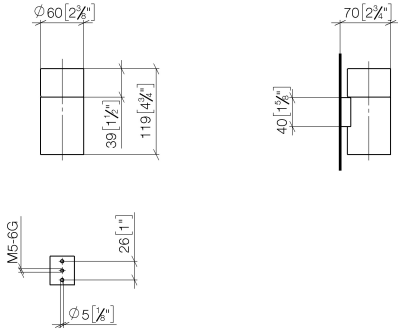

**Recommended miscellaneous**

**Crystal tumbler -**

08 90 00 008  
82

83 401 979

mm [inches]

83 401 979

Product version from 10/1/2023

Tumbler holder wall model - Brushed Platinum