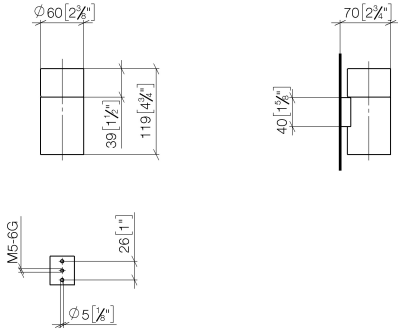

**Tumbler holder wall model - Platinum**

MADISON

83 401 979

- crystal glass brush holder, matte
- width 60mm
- height 120 mm
- 110mm projection

Fits: MADISON, MEM, TARA, CL.1, LISSÉ,  
VAIA, META, CYO

	Platinum	83 401 979-08
	Chrome	83 401 979-00
	Brushed Platinum	83 401 979-06
	Durabass (23kt Gold)	83 401 979-09
	Dark Chrome	83 401 979-19
	Light Gold	83 401 979-26
	Brushed Light Gold	83 401 979-27
	Brushed Durabass (23kt Gold)	83 401 979-28
	Matte Black	83 401 979-33
	Brushed Bronze	83 401 979-42
	Brushed Champagne (22kt Gold)	83 401 979-46
	Champagne (22kt Gold)	83 401 979-47
	Brushed Chrome	83 401 979-93
	Brushed Dark Platinum	83 401 979-99

**Recommended miscellaneous**

**Crystal tumbler -**

08 90 00 008  
82

83 401 979

mm [inches]

**Product version from 10/1/2023**

Tumbler holder wall model - Platinum

MADISON