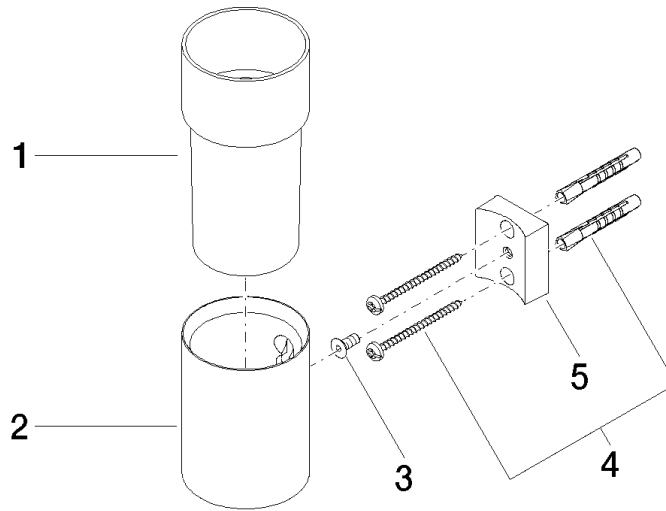

**Tumbler holder wall model - Platinum**

MADISON

83 401 979

- crystal glass brush holder, matte
- width 60mm
- height 120 mm
- 110mm projection

Fits: MADISON, MEM, TARA, CL.1, LISSÉ,  
VAIA, META, CYO

	Platinum	83 401 979-08
	Chrome	83 401 979-00
	Brushed Platinum	83 401 979-06
	Durabass (23kt Gold)	83 401 979-09
	Dark Chrome	83 401 979-19
	Light Gold	83 401 979-26
	Brushed Light Gold	83 401 979-27
	Brushed Durabass (23kt Gold)	83 401 979-28
	Matte Black	83 401 979-33
	Brushed Bronze	83 401 979-42
	Brushed Champagne (22kt Gold)	83 401 979-46
	Champagne (22kt Gold)	83 401 979-47
	Brushed Chrome	83 401 979-93
	Brushed Dark Platinum	83 401 979-99

**Recommended miscellaneous**

**Crystal tumbler -**

08 90 00 008  
82

83 401 979

mm [inches]

**Product version from 10/1/2023**

Tumbler holder wall model - Platinum

MADISON

83 401 979

**Spare parts list**

**Product version from 10/1/2023**

No.	Item Number	Name	Quantity used	Delivery time
	08 90 00 008 82	Crystal tumbler -	5	2