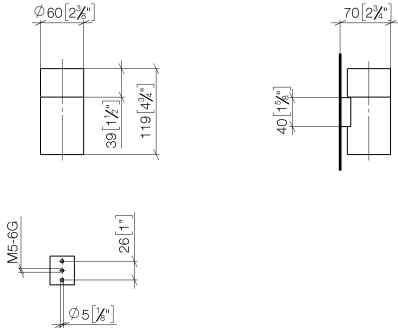

83 401 979

mm [inches]