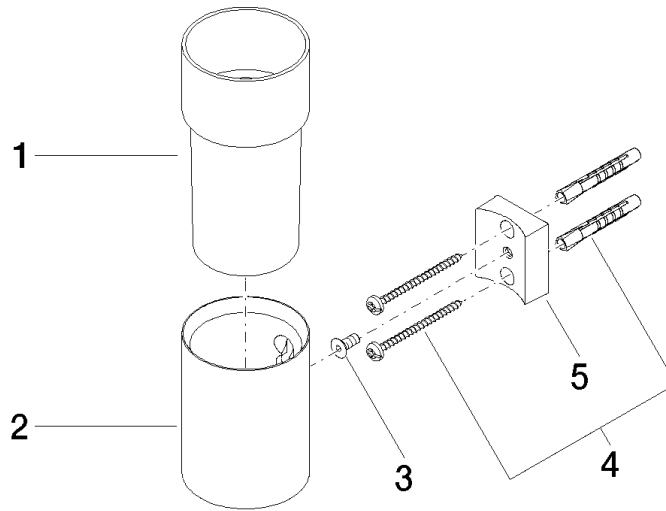

Tumbler holder wall model - Durabronss (23kt Gold)

MADISON

83 401 979

- crystal glass brush holder, matte
- width 60mm
- height 120 mm
- 110mm projection

Fits: MADISON, MEM, TARA, CL.1, LISSÉ,
VAIA, META, CYO

Recommended miscellaneous

Crystal tumbler -

08 90 00 008
82

83 401 979

mm [inches]

83 401 979

Product version from 10/1/2023

Tumbler holder wall model - Durabrass (23kt Gold)

MADISON

83 401 979

Spare parts list

Product version from 10/1/2023

No.	Item Number	Name	Quantity used	Delivery time
	08 90 00 008 82	Crystal tumbler -	5	2