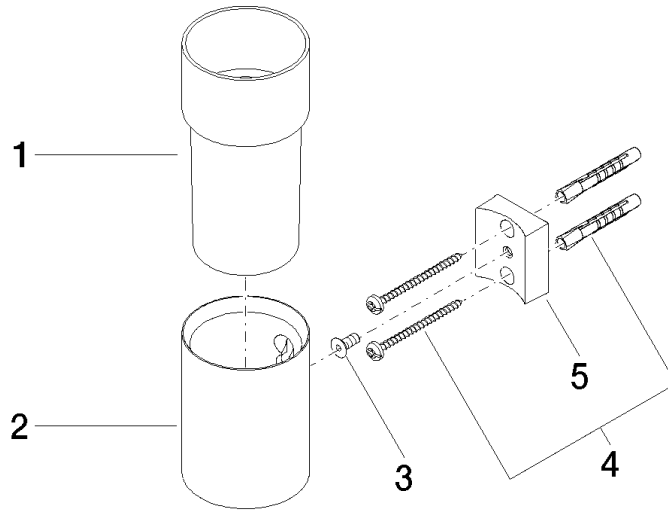

Tumbler holder wall model - Dark Chrome

MADISON

83 401 979

- crystal glass brush holder, matte
- width 60mm
- height 120 mm
- 110mm projection

Fits: MADISON, MEM, TARA, CL.1, LISSÉ,
VAIA, META, CYO

	Dark Chrome	83 401 979-19
	Chrome	83 401 979-00
	Brushed Platinum	83 401 979-06
	Platinum	83 401 979-08
	Durabrand (23kt Gold)	83 401 979-09
	Light Gold	83 401 979-26
	Brushed Light Gold	83 401 979-27
	Brushed Durabrand (23kt Gold)	83 401 979-28
	Matte Black	83 401 979-33
	Brushed Bronze	83 401 979-42
	Brushed Champagne (22kt Gold)	83 401 979-46
	Champagne (22kt Gold)	83 401 979-47
	Brushed Chrome	83 401 979-93
	Brushed Dark Platinum	83 401 979-99

Recommended miscellaneous

Crystal tumbler -

08 90 00 008
82

83 401 979

mm [inches]

83 401 979

Spare parts list