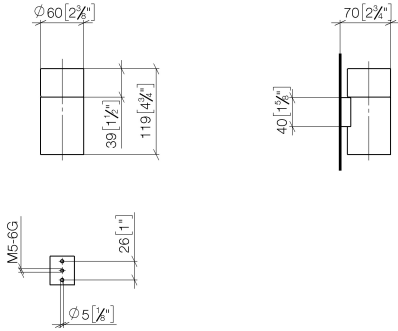

Recommended miscellaneous

Crystal tumbler -

08 90 00 008
82

83 401 979

mm [inches]

83 401 979

Spare parts list