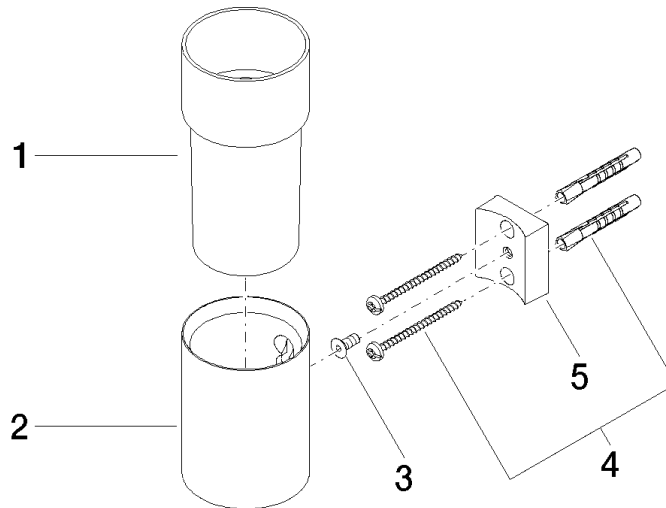

Tumbler holder wall model - Brushed Light Gold

MADISON

83 401 979

- crystal glass brush holder, matte
- width 60mm
- height 120 mm
- 110mm projection

Fits: MADISON, MEM, TARA, CL.1, LISSÉ,
VAIA, META, CYO

83 401 979

mm [inches]

83 401 979

Product version from 10/1/2023

Parts for other finishes can be found here: [Chrome](#)

Tumbler holder wall model - Brushed Light Gold

MADISON

83 401 979

Spare parts list

Product version from 10/1/2023

No.	Item Number	Name	Quantity used	Delivery time
	08 90 00 008 82	Crystal tumbler -	5	2