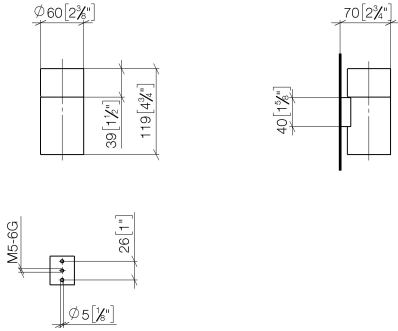

Recommended miscellaneous

Crystal tumbler -

08 90 00 008
82

Tumbler holder wall model - Brushed Durabronz (23kt Gold)

MADISON

83 401 979

mm [inches]

83 401 979