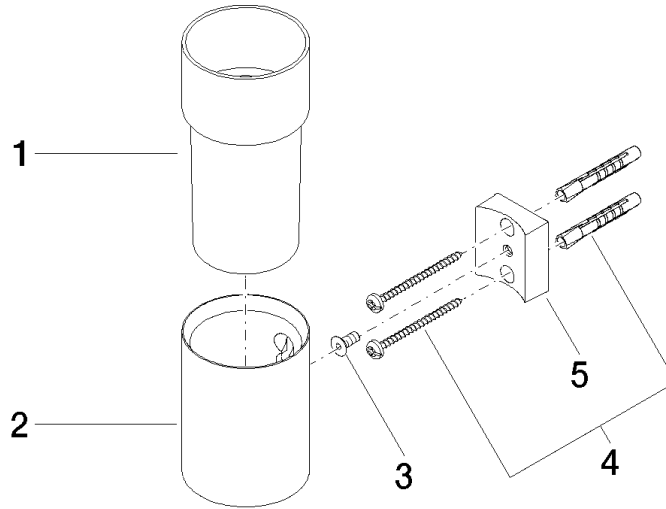

Tumbler holder wall model - Brushed Durabronz (23kt Gold)

MADISON

83 401 979

- crystal glass brush holder, matte
- width 60mm
- height 120 mm
- 110mm projection

Fits: MADISON, MEM, TARA, CL.1, LISSÉ,
VAIA, META, CYO

Recommended miscellaneous

Crystal tumbler -

08 90 00 008
82

Tumbler holder wall model - Brushed Durabronz (23kt Gold)

MADISON

83 401 979

mm [inches]

83 401 979

Product version from 10/1/2023

Tumbler holder wall model - Brushed Durabrass (23kt Gold)

MADISON

83 401 979

Spare parts list

Product version from 10/1/2023

No.	Item Number	Name	Quantity used	Delivery time
	08 90 00 008 82	Crystal tumbler -	5	2