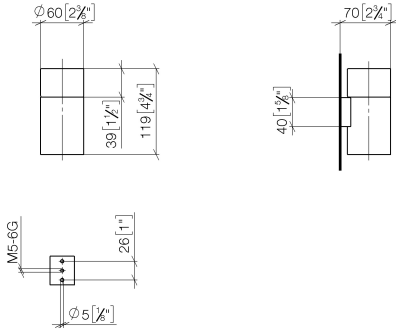

**Tumbler holder wall model - Matte Black**

MADISON

83 401 979

- crystal glass brush holder, matte
- width 60mm
- height 120 mm
- 110mm projection

Fits: MADISON, MEM, TARA, CL.1, LISSÉ,  
VAIA, META, CYO

	Matte Black	83 401 979-33
	Chrome	83 401 979-00
	Brushed Platinum	83 401 979-06
	Platinum	83 401 979-08
	Durabrand (23kt Gold)	83 401 979-09
	Dark Chrome	83 401 979-19
	Light Gold	83 401 979-26
	Brushed Light Gold	83 401 979-27
	Brushed Durabrand (23kt Gold)	83 401 979-28
	Brushed Bronze	83 401 979-42
	Brushed Champagne (22kt Gold)	83 401 979-46
	Champagne (22kt Gold)	83 401 979-47
	Brushed Chrome	83 401 979-93
	Brushed Dark Platinum	83 401 979-99

**Recommended miscellaneous**

**Crystal tumbler -**

08 90 00 008  
82

83 401 979

mm [inches]

83 401 979

Product version from 10/1/2023