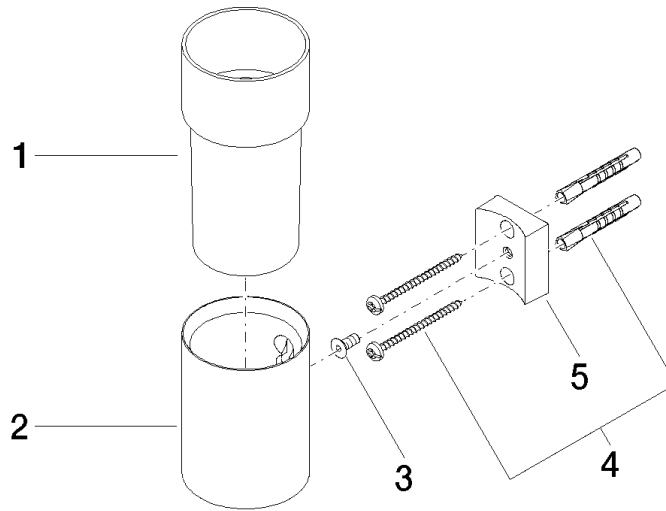

**Tumbler holder wall model - Matte Black**

MADISON

83 401 979

- crystal glass brush holder, matte
- width 60mm
- height 120 mm
- 110mm projection

Fits: MADISON, MEM, TARA, CL.1, LISSÉ,  
VAIA, META, CYO

	Matte Black	83 401 979-33
	Chrome	83 401 979-00
	Brushed Platinum	83 401 979-06
	Platinum	83 401 979-08
	Durabrand (23kt Gold)	83 401 979-09
	Dark Chrome	83 401 979-19
	Light Gold	83 401 979-26
	Brushed Light Gold	83 401 979-27
	Brushed Durabrand (23kt Gold)	83 401 979-28
	Brushed Bronze	83 401 979-42
	Brushed Champagne (22kt Gold)	83 401 979-46
	Champagne (22kt Gold)	83 401 979-47
	Brushed Chrome	83 401 979-93
	Brushed Dark Platinum	83 401 979-99

**Recommended miscellaneous**

**Crystal tumbler -**

08 90 00 008  
82

83 401 979

mm [inches]

83 401 979

Product version from 10/1/2023

### Spare parts list