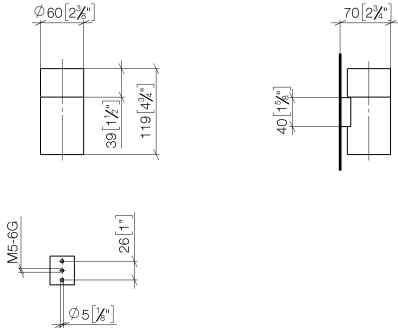

Tumbler holder wall model - Brushed Bronze

MADISON

83 401 979

- crystal glass brush holder, matte
- width 60mm
- height 120 mm
- 110mm projection

Fits: MADISON, MEM, TARA, CL.1, LISSÉ,
VAIA, META, CYO

	Brushed Bronze	83 401 979-42
	Chrome	83 401 979-00
	Brushed Platinum	83 401 979-06
	Platinum	83 401 979-08
	Durabronze (23kt Gold)	83 401 979-09
	Dark Chrome	83 401 979-19
	Light Gold	83 401 979-26
	Brushed Light Gold	83 401 979-27
	Brushed Durabronze (23kt Gold)	83 401 979-28
	Matte Black	83 401 979-33
	Brushed Champagne (22kt Gold)	83 401 979-46
	Champagne (22kt Gold)	83 401 979-47
	Brushed Chrome	83 401 979-93
	Brushed Dark Platinum	83 401 979-99

83 401 979

mm [inches]

83 401 979

Product version from 10/1/2023

Parts for other finishes can be found here: [Chrome](#)

Tumbler holder wall model - Brushed Bronze

MADISON

83 401 979

Spare parts list

Product version from 10/1/2023

No.	Item Number	Name	Quantity used	Delivery time
	08 90 00 008 82	Crystal tumbler -	5	2