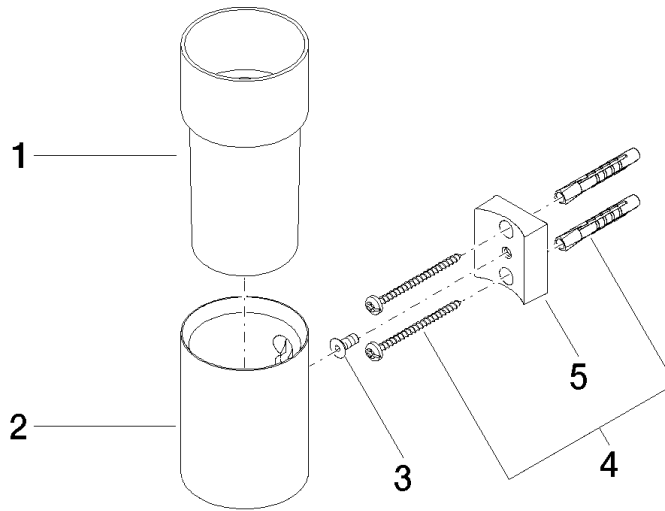

Tumbler holder wall model - Brushed Bronze

MADISON

83 401 979

- crystal glass brush holder, matte
- width 60mm
- height 120 mm
- 110mm projection

Fits: MADISON, MEM, TARA, CL.1, LISSÉ,
VAIA, META, CYO

	Brushed Bronze	83 401 979-42
	Chrome	83 401 979-00
	Brushed Platinum	83 401 979-06
	Platinum	83 401 979-08
	Durabronze (23kt Gold)	83 401 979-09
	Dark Chrome	83 401 979-19
	Light Gold	83 401 979-26
	Brushed Light Gold	83 401 979-27
	Brushed Durabronze (23kt Gold)	83 401 979-28
	Matte Black	83 401 979-33
	Brushed Champagne (22kt Gold)	83 401 979-46
	Champagne (22kt Gold)	83 401 979-47
	Brushed Chrome	83 401 979-93
	Brushed Dark Platinum	83 401 979-99

83 401 979

mm [inches]

83 401 979

Product version from 10/1/2023

Parts for other finishes can be found here: [Chrome](#)

Tumbler holder wall model - Brushed Bronze

MADISON

83 401 979

Spare parts list

Product version from 10/1/2023

No.	Item Number	Name	Quantity used	Delivery time
	08 90 00 008 82	Crystal tumbler -	5	2