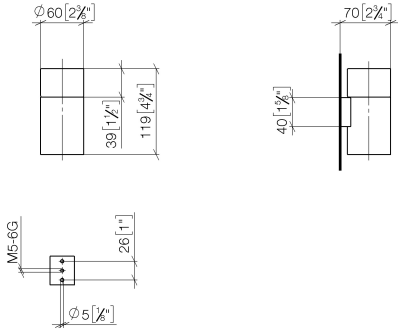

# Tumbler holder wall model - Brushed Champagne (22kt Gold)

MADISON

83 401 979

mm [inches]

83 401 979

Product version from 10/1/2023

Tumbler holder wall model - Brushed Champagne (22kt Gold)

MADISON