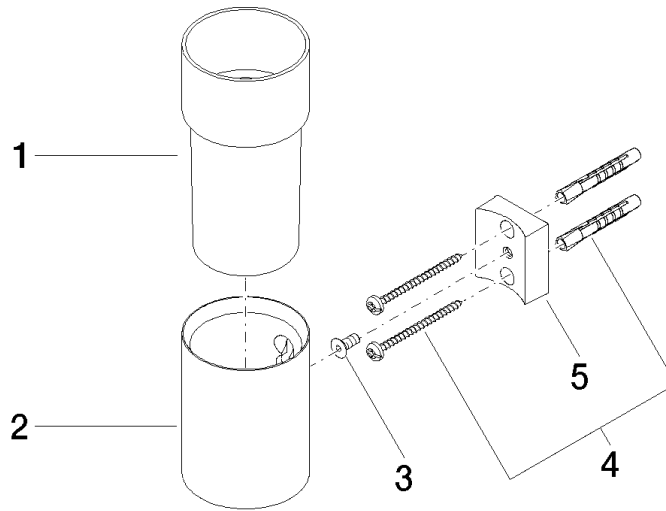

# Tumbler holder wall model - Brushed Champagne (22kt Gold)

MADISON

83 401 979

mm [inches]

83 401 979

Product version from 10/1/2023

Tumbler holder wall model - Brushed Champagne (22kt Gold)

MADISON

83 401 979

**Spare parts list**

**Product version from 10/1/2023**

No.	Item Number	Name	Quantity used	Delivery time
	08 90 00 008 82	Crystal tumbler -	5	2