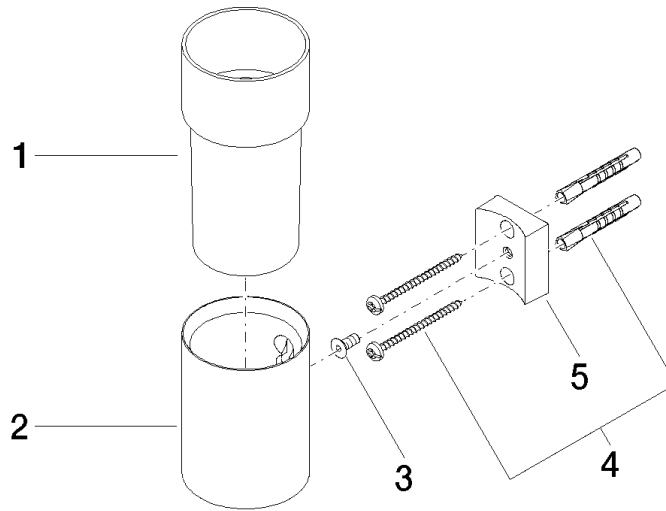

Tumbler holder wall model - Champagne (22kt Gold)

MADISON

83 401 979

- crystal glass brush holder, matte
- width 60mm
- height 120 mm
- 110mm projection

Fits: MADISON, MEM, TARA, CL.1, LISSÉ,
VAIA, META, CYO

Recommended miscellaneous

Crystal tumbler -

08 90 00 008
82

83 401 979

mm [inches]

Product version from 10/1/2023

Tumbler holder wall model - Champagne (22kt Gold)

MADISON

83 401 979

Spare parts list

Product version from 10/1/2023

No.	Item Number	Name	Quantity used	Delivery time
	08 90 00 008 82	Crystal tumbler -	5	2