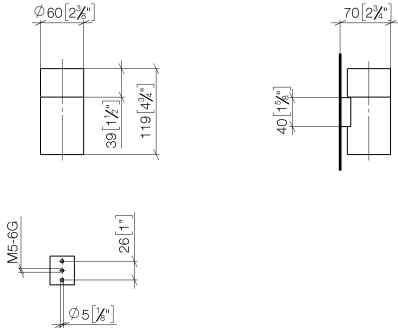

Recommended miscellaneous

Crystal tumbler -

08 90 00 008
82

83 401 979

mm [inches]

Product version from 10/1/2023

Tumbler holder wall model - Champagne (22kt Gold)

MADISON