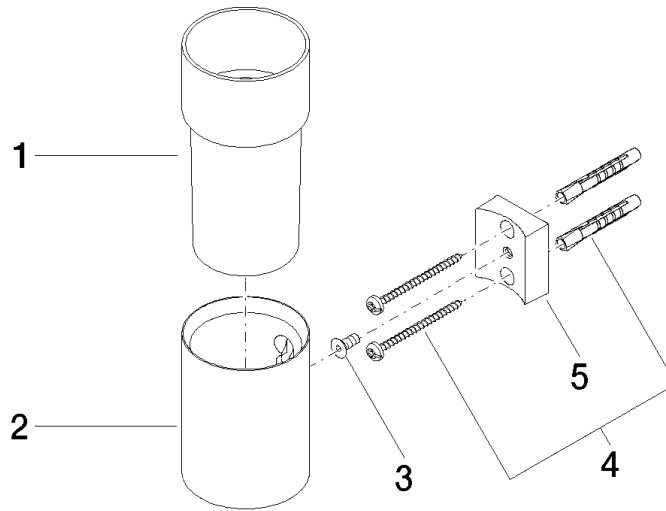

Tumbler holder wall model - Brushed Chrome

MADISON

83 401 979

- crystal glass brush holder, matte
- width 60mm
- height 120 mm
- 110mm projection

Fits: MADISON, MEM, TARA, CL.1, LISSÉ,
VAIA, META, CYO

	Brushed Chrome	83 401 979-93
	Chrome	83 401 979-00
	Brushed Platinum	83 401 979-06
	Platinum	83 401 979-08
	Durabress (23kt Gold)	83 401 979-09
	Dark Chrome	83 401 979-19
	Light Gold	83 401 979-26
	Brushed Light Gold	83 401 979-27
	Brushed Durabress (23kt Gold)	83 401 979-28
	Matte Black	83 401 979-33
	Brushed Bronze	83 401 979-42
	Brushed Champagne (22kt Gold)	83 401 979-46
	Champagne (22kt Gold)	83 401 979-47
	Brushed Dark Platinum	83 401 979-99

83 401 979

mm [inches]

83 401 979

Product version from 10/1/2023

Parts for other finishes can be found here: [Chrome](#)

Tumbler holder wall model - Brushed Chrome

MADISON

83 401 979

Spare parts list

Product version from 10/1/2023

No.	Item Number	Name	Quantity used	Delivery time
	08 90 00 008 82	Crystal tumbler -	5	2