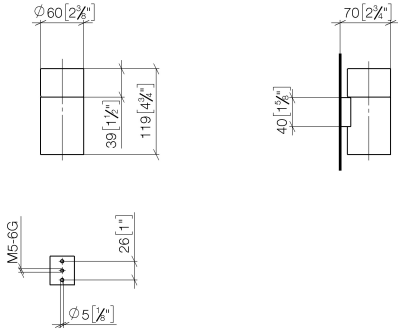

Tumbler holder wall model - Brushed Chrome

MADISON

83 401 979

- crystal glass brush holder, matte
- width 60mm
- height 120 mm
- 110mm projection

Fits: MADISON, MEM, TARA, CL.1, LISSÉ,
VAIA, META, CYO

	Brushed Chrome	83 401 979-93
	Chrome	83 401 979-00
	Brushed Platinum	83 401 979-06
	Platinum	83 401 979-08
	Durabress (23kt Gold)	83 401 979-09
	Dark Chrome	83 401 979-19
	Light Gold	83 401 979-26
	Brushed Light Gold	83 401 979-27
	Brushed Durabress (23kt Gold)	83 401 979-28
	Matte Black	83 401 979-33
	Brushed Bronze	83 401 979-42
	Brushed Champagne (22kt Gold)	83 401 979-46
	Champagne (22kt Gold)	83 401 979-47
	Brushed Dark Platinum	83 401 979-99

83 401 979

mm [inches]

83 401 979

Product version from 10/1/2023

Parts for other finishes can be found here: [Chrome](#)

Tumbler holder wall model - Brushed Chrome

MADISON

83 401 979

Spare parts list

Product version from 10/1/2023

No.	Item Number	Name	Quantity used	Delivery time
	08 90 00 008 82	Crystal tumbler -	5	2