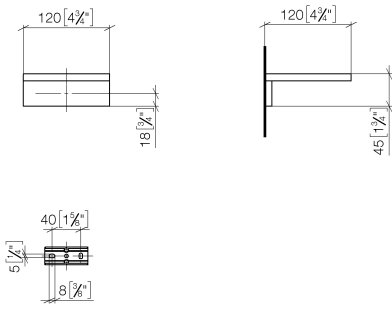

**Soap dish wall model - Brushed Platinum**

MEM

83 410 780

- width 120mm
- height 45 mm
- 120mm projection

Fits: MEM, CYO

	Brushed Platinum	83 410 780-06
	Chrome	83 410 780-00
	Platinum	83 410 780-08
	Dark Chrome	83 410 780-19
	Brushed Durabronze (23kt Gold)	83 410 780-28
	Brushed Champagne (22kt Gold)	83 410 780-46
	Champagne (22kt Gold)	83 410 780-47
	Brushed Dark Platinum	83 410 780-99

83 410 780

mm [inches]

83 410 780

Parts for other  
finishes can be found  
here: [Chrome](#)

## Soap dish wall model - Brushed Platinum

MEM

83 410 780