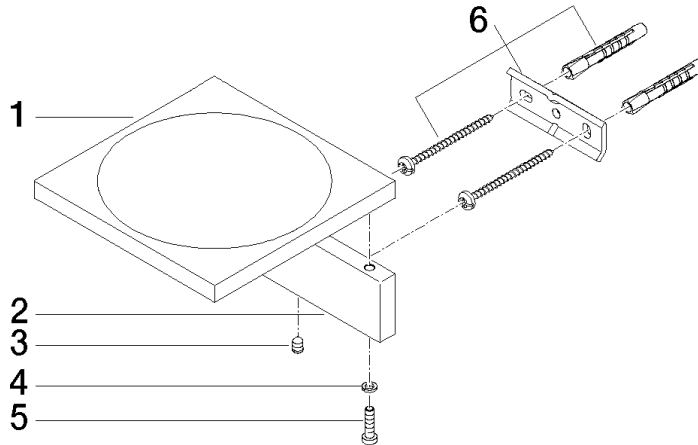

Soap dish wall model - Platinum

MEM

83 410 780

- width 120mm
- height 45 mm
- 120mm projection

Fits: MEM, CYO

	Platinum	83 410 780-08
	Chrome	83 410 780-00
	Brushed Platinum	83 410 780-06
	Dark Chrome	83 410 780-19
	Brushed Durabronze (23kt Gold)	83 410 780-28
	Brushed Champagne (22kt Gold)	83 410 780-46
	Champagne (22kt Gold)	83 410 780-47
	Brushed Dark Platinum	83 410 780-99

Soap dish wall model - Platinum

MEM

83 410 780

mm [inches]

83 410 780

Parts for other
finishes can be found
here: [Chrome](#)

Soap dish wall model - Platinum

MEM

83 410 780

Spare parts list

No.	Item Number	Name	Quantity used	Delivery time
	08 17 78 601-08	dish	8	60