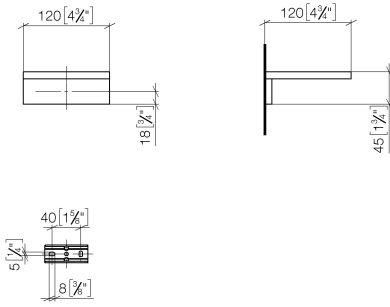

Soap dish wall model - Platinum

MEM

83 410 780

- width 120mm
- height 45 mm
- 120mm projection

Fits: MEM, CYO

	Platinum	83 410 780-08
	Chrome	83 410 780-00
	Brushed Platinum	83 410 780-06
	Dark Chrome	83 410 780-19
	Brushed Durabronze (23kt Gold)	83 410 780-28
	Brushed Champagne (22kt Gold)	83 410 780-46
	Champagne (22kt Gold)	83 410 780-47
	Brushed Dark Platinum	83 410 780-99

Soap dish wall model - Platinum

MEM

83 410 780

mm [inches]

83 410 780

Parts for other
finishes can be found
here: [Chrome](#)

Soap dish wall model - Platinum

MEM

83 410 780

Spare parts list

No.	Item Number	Name	Quantity used	Delivery time
	08 17 78 601-08	dish	8	60